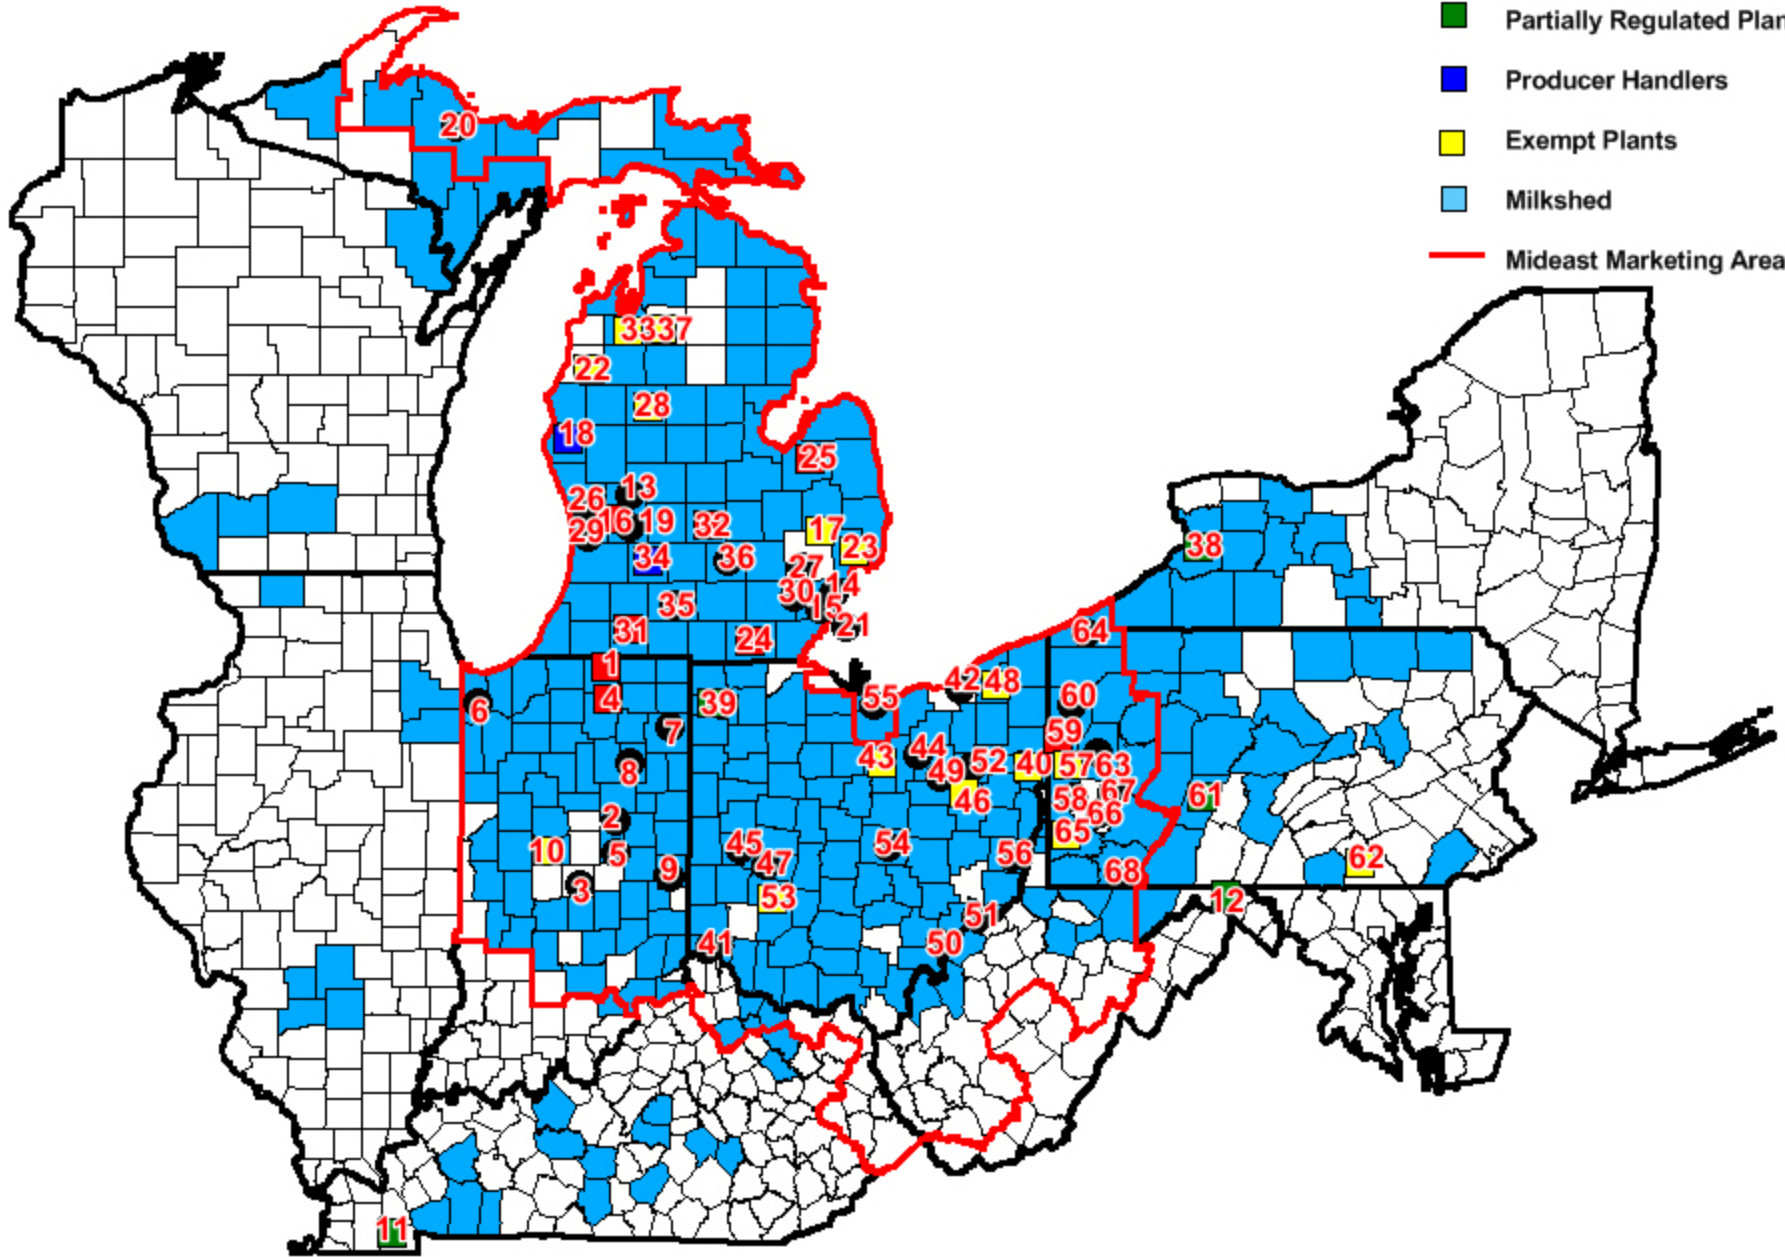

Mideast Marketing Area May 2018

- Distributing Plants
- Supply Plants
- Partially Regulated Plants
- Producer Handlers
- Exempt Plants
- Milkshed
- Mideast Marketing Area

Does not include milk from Idaho, Iowa, Tennessee, Texas, and Utah

Mideast Marketing Area Plants for May 2018

Ohio	47.Reiter Dairy, LLC	Springfield	Clark	2.00	Distributing
	48.Rowdy Cow Dairy	Burton	Geauga	2.00	Exempt
	49.SmithFoods, Inc.	Orrville	Wayne	2.00	Distributing
	50.Snowville Creamery, LLC	Pomeroy	Meigs	2.00	Distributing
	51.Suiza Dairy Group, LLC dba Broughton Foods, LLC	Marietta	Washington	2.00	Distributing
	52.Superior Dairy, Inc.	Canton	Stark	2.00	Distributing
	53.Swallow Hill Jersey Dairy	Jamestown	Greene	2.00	Exempt
	54.Tamarack Farms Dairy	Newark	Licking	2.00	Distributing
55.Toft Dairy, Inc.	Sandusky	Erie	2.00	Distributing	
56.United Dairy Inc.	Martins Ferry	Belmont	2.00	Distributing	
Pennsylvania	57.Brunton Dairy	Aliquippa	Beaver	2.10	Exempt
	58.Carl Colteryahn Dairy Inc.	Pittsburgh	Allegheny	2.10	Distributing
	59.Dairy Farmers of America, Inc.	New Wilmington	Lawrence	2.10	Supply
	60.Dean Dairy Holdings, LLC dba Dean Dairy Products Company, LLC	Sharpsville	Mercer	2.10	Distributing
	61.Galliker Dairy Company	Johnstown	Cambria	2.30	Partially Reg.
	62.Jackson Farms	New Salem	York	2.90	Exempt
	63.Marburger Farm Dairy Inc.	Evans City	Butler	2.10	Distributing
	64.Meadow Brook Dairy Co.	Erie	Erie	2.10	Distributing
	65.Pot O Gold Dairy Specialties	Eighty Four	Washington	2.10	Exempt
	66.Schneider's Dairy Inc.	Pittsburgh	Allegheny	2.10	Distributing
	67.Turner Dairy Farms Inc.	Pittsburgh	Allegheny	2.10	Distributing
	68.United Dairy Inc.	Uniontown	Fayette	2.30	Distributing