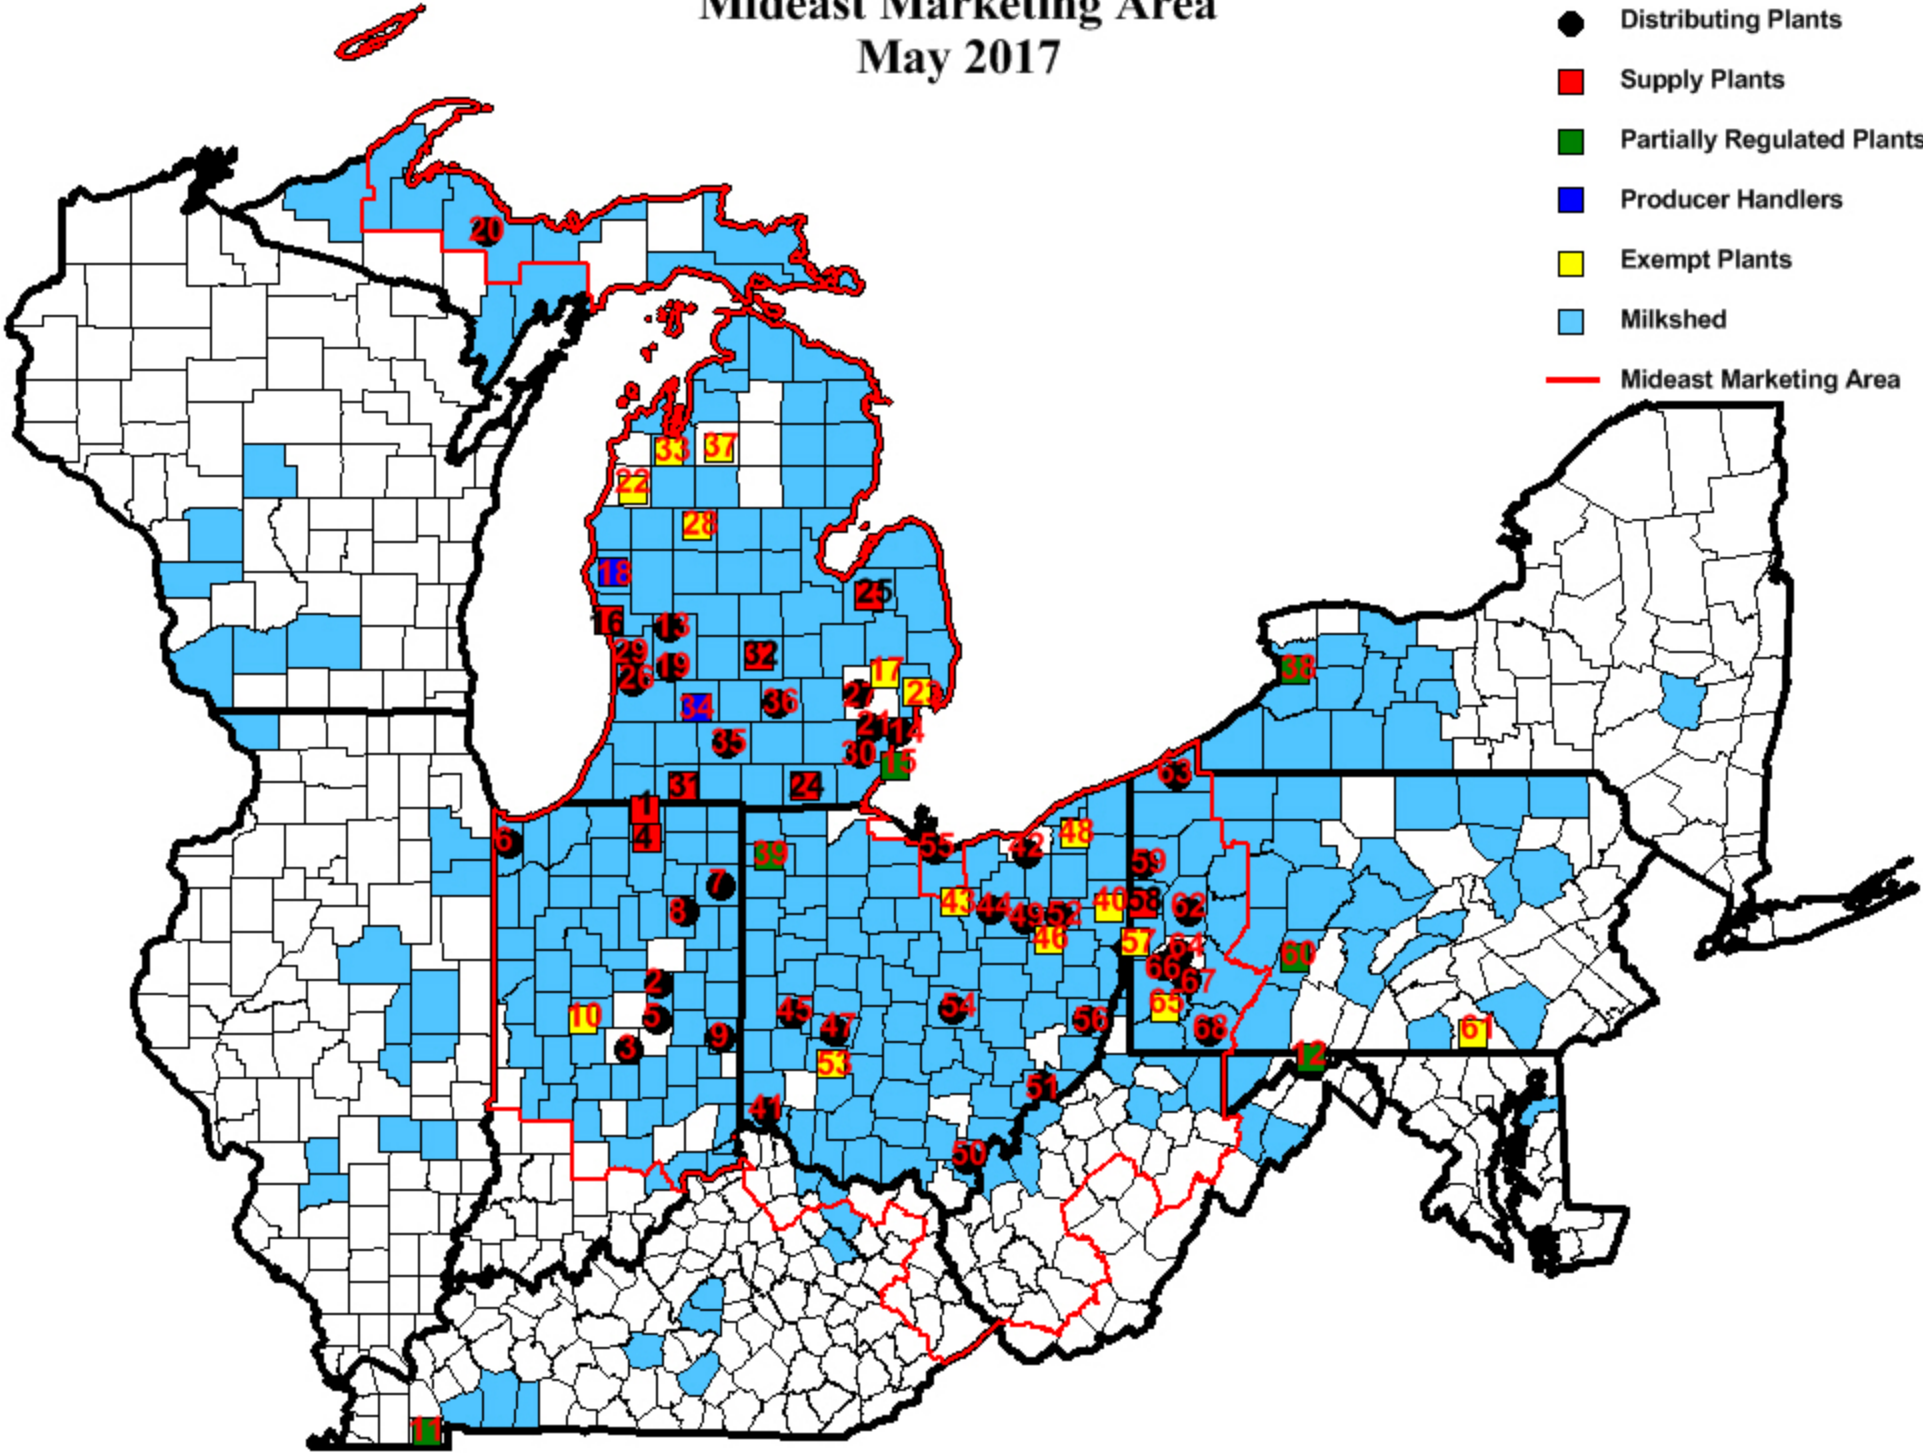

Mideast Marketing Area May 2017

Midwest Marketing Area Plants for May 2017

<u>State</u>	<u>Plant</u>	<u>City</u>	<u>County</u>	<u>Differential</u>	<u>Plant Type</u>	
Indiana	1.Dairy Farmers of America	Goshen	Elkhart	1.80	Supply	
	2.East Side Jersey Dairy Inc.	Anderson	Madison	2.00	Distributing	
	3.The Kroger Company	Indianapolis	Marion	2.00	Distributing	
	4.Middlebury Cheese Company, LLC	Middlebury	Elkhart	1.80	Supply	
	5.Nestle USA, Inc.	Anderson	Madison	2.00	Distributing	
	6.Pleasant View Dairy Corp.	Highland	Lake	1.80	Distributing	
	7.Prairie Farms Dairy Inc.	Fort Wayne	Allen	1.80	Distributing	
	8.Suiza Dairy Group, LLC dba Schenkel's All-Star Dairy, LLC	Huntington	Huntington	1.80	Distributing	
	9.SmithFoods, Inc.	Richmond	Wayne	2.00	Distributing	
	10.Traders Point Farm Organics	Zionsville	Boone	2.00	Exempt	
Kentucky	11.Saputo Dairy Foods USA, LLC	Murray	Calloway	2.70	Partially Reg.	
Maryland	12.Potomac Farms Dairy Inc.	Cumberland	Allegany	2.60	Partially Reg.	
Michigan	13.Agropur, Inc.	Grand Rapids	Kent	1.80	Distributing	
	14.Calder Brothers Dairy Inc.	Lincoln Park	Wayne	1.80	Distributing	
	15.C.F. Burger Creamery	Detroit	Wayne	1.80	Partially Reg.	
	16.Continental Dairy Facilities, LLC	Coopersville	Ottawa	1.80	Supply	
	17.Cook's Farm Dairy	Ortonville	Oakland	1.80	Exempt	
	18.Country Dairy	New Era	Oceana	1.80	Producer Handler	
	19.Country Fresh- Grand Rapids Division	Grand Rapids	Kent	1.80	Distributing	
	20.Country Fresh-Jilbert Dairy Inc.	Marquette	Marquette	1.80	Distributing	
	21.Country Fresh- Livonia Division	Livonia	Wayne	1.80	Distributing	
	22.Cream Cup Dairy	Kaleva	Manistee	1.80	Exempt	
	23.Crooked Creek Farm Dairy	Romeo	Macomb	1.80	Exempt	
	24.Dairy Farmers of America, Inc.	Adrian	Lenawee	1.80	Supply	
	25.Dairy Farmers of America, Inc.	Cass City	Tuscola	1.80	Supply	
	26.fairlife, LLC	Coopersville	Ottawa	1.80	Distributing	
	27.Guernsey Farms Dairy	Northville	Oakland	1.80	Distributing	
	28.Hilhoff Dairy	Hersey	Osceola	1.80	Exempt	
	29.Meijer Distribution, Inc.	Holland	Ottawa	1.80	Distributing	
	30.Michigan Dairy, LLC	Livonia	Wayne	1.80	Distributing	
	31.Michigan Milk Producers Assoc.	Constantine	St. Joseph	1.80	Supply	
	32.Michigan Milk Producers Assoc.	Ovid	Clinton	1.80	Supply	
	33.Moomers Homemade Ice Cream	Traverse City	Grand Traverse	1.80	Exempt	
	34.Moo-ville Creamery	Nashville	Barry	1.80	Producer Handler	
	35.Prairie Farms Dairy Inc.	Battle Creek	Calhoun	1.80	Distributing	
	36.Quality Dairy Company	Lansing	Ingham	1.80	Distributing	
	37.Shetler Dairy	Kalkaska	Kalkaska	1.80	Exempt	
	New York	38.Upstate Farms Cooperative	Buffalo	Erie	2.20	Partially Reg.
		39.Arps Dairy Inc.	Defiance	Defiance	1.80	Partially Reg.
	Ohio	40.Baker's Golden Dairy	New Waterford	Columbiana	2.00	Exempt
		41.Borden Dairy Company of Cincinnati, LLC	Cincinnati	Hamilton	2.20	Distributing
		42.Borden Dairy Company of Ohio, LLC	Cleveland	Cuyahoga	2.00	Distributing
		43.Buckeye Country Creamery	Ashland	Ashland	2.00	Exempt
		44.Hartzler Family Dairy, Inc.	Wooster	Wayne	2.00	Distributing
		45.Meijer Distribution, Inc.	Tipp City	Miami	2.00	Distributing
		46.Paint Valley Dairy	Beach City	Stark	2.00	Exempt
		47.Reiter Dairy, LLC	Springfield	Clark	2.00	Distributing
		48.Rowdy Cow Dairy	Burton	Geauga	2.00	Exempt