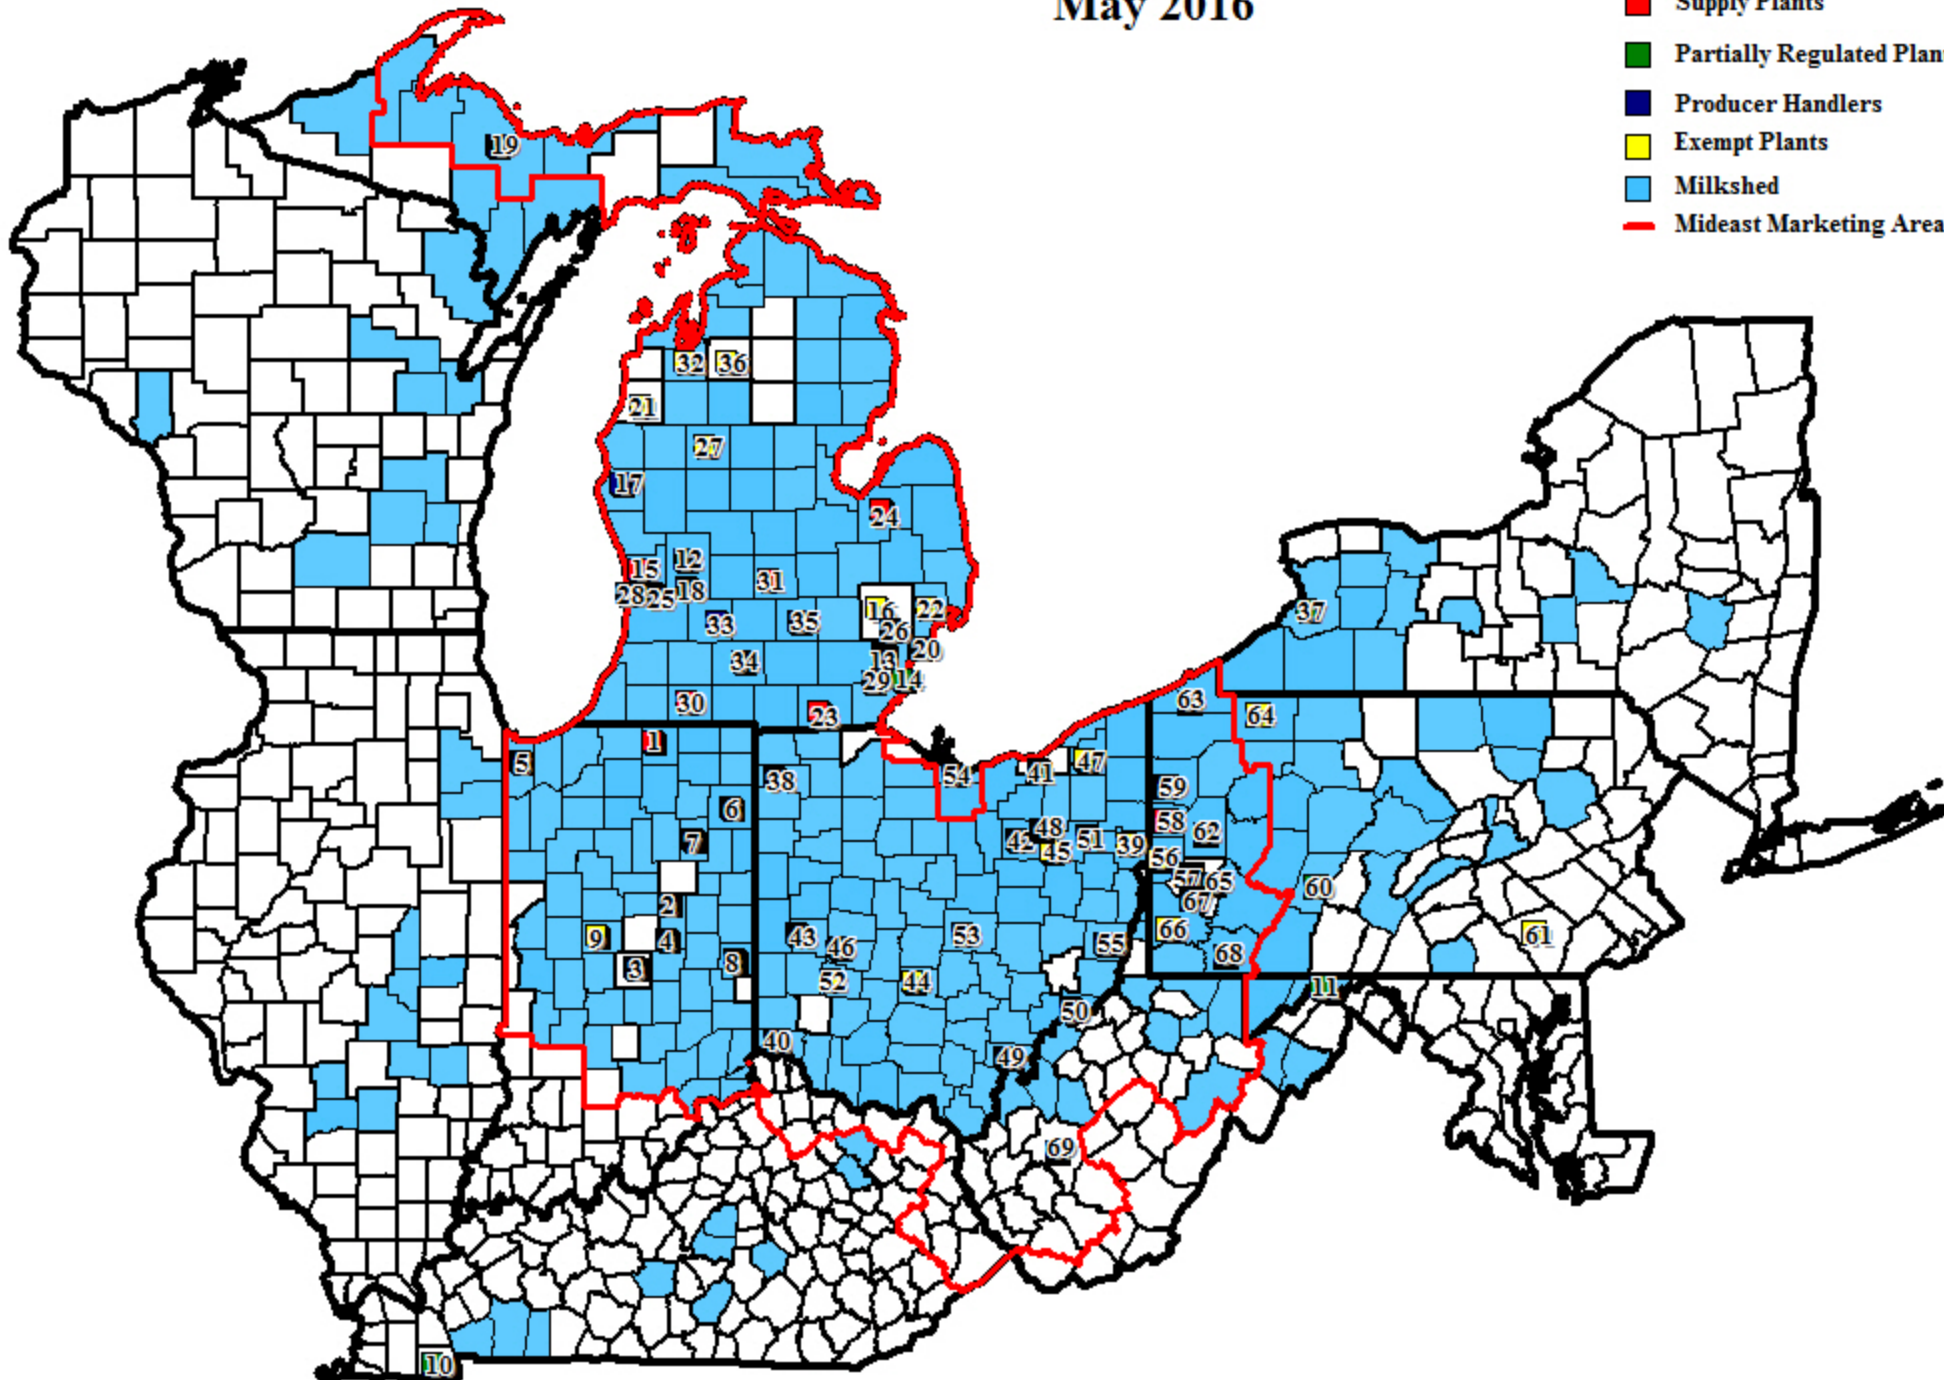

# Mideast Marketing Area May 2016

- Distributing Plants
- Supply Plants
- Partially Regulated Plants
- Producer Handlers
- Exempt Plants
- Milkshed
- Mideast Marketing Area

## Mideast Marketing Area Plants for May 2016

Ohio	52.Swallow Hill Jersey Dairy	Jamestown	Greene	2.00	Exempt
	53.Tamarack Farms Dairy	Newark	Licking	2.00	Distributing
	54.Toft Dairy, Inc.	Sandusky	Erie	2.00	Distributing
	55.United Dairy Inc.	Martins Ferry	Belmont	2.00	Distributing
Pennsylvania	56.Brunton Dairy	Aliquippa	Beaver	2.10	Exempt
	57.Carl Colteryahn Dairy Inc.	Pittsburgh	Allegheny	2.10	Distributing
	58.Dairy Farmers of America, Inc.	New Wilmington	Lawrence	2.10	Supply
	59.Dean Dairy Holdings, LLC dba Dean Dairy Products Company, LLC	Sharpsville	Mercer	2.10	Distributing
	60.Galliker Dairy Company	Johnstown	Cambria	2.30	Partially Reg.
	61.Jackson Farms	New Salem	York	2.90	Exempt
	62.Marburger Farm Dairy Inc.	Evans City	Butler	2.10	Distributing
	63.Meadow Brook Dairy Co.	Erie	Erie	2.10	Distributing
	64.Pot O Gold Dairy Specialties	Bear Lake	Warren	2.10	Exempt
	65.Schneider's Dairy Inc.	Pittsburgh	Allegheny	2.10	Distributing
	66.The Springhouse	Eighty Four	Washington	2.10	Exempt
W. Virginia	67.Turner Dairy Farms Inc.	Pittsburgh	Allegheny	2.10	Distributing
	68.United Dairy Inc.	Uniontown	Fayette	2.30	Distributing
	69.United Dairy Inc.	Charleston	Kanawha	2.20	Distributing