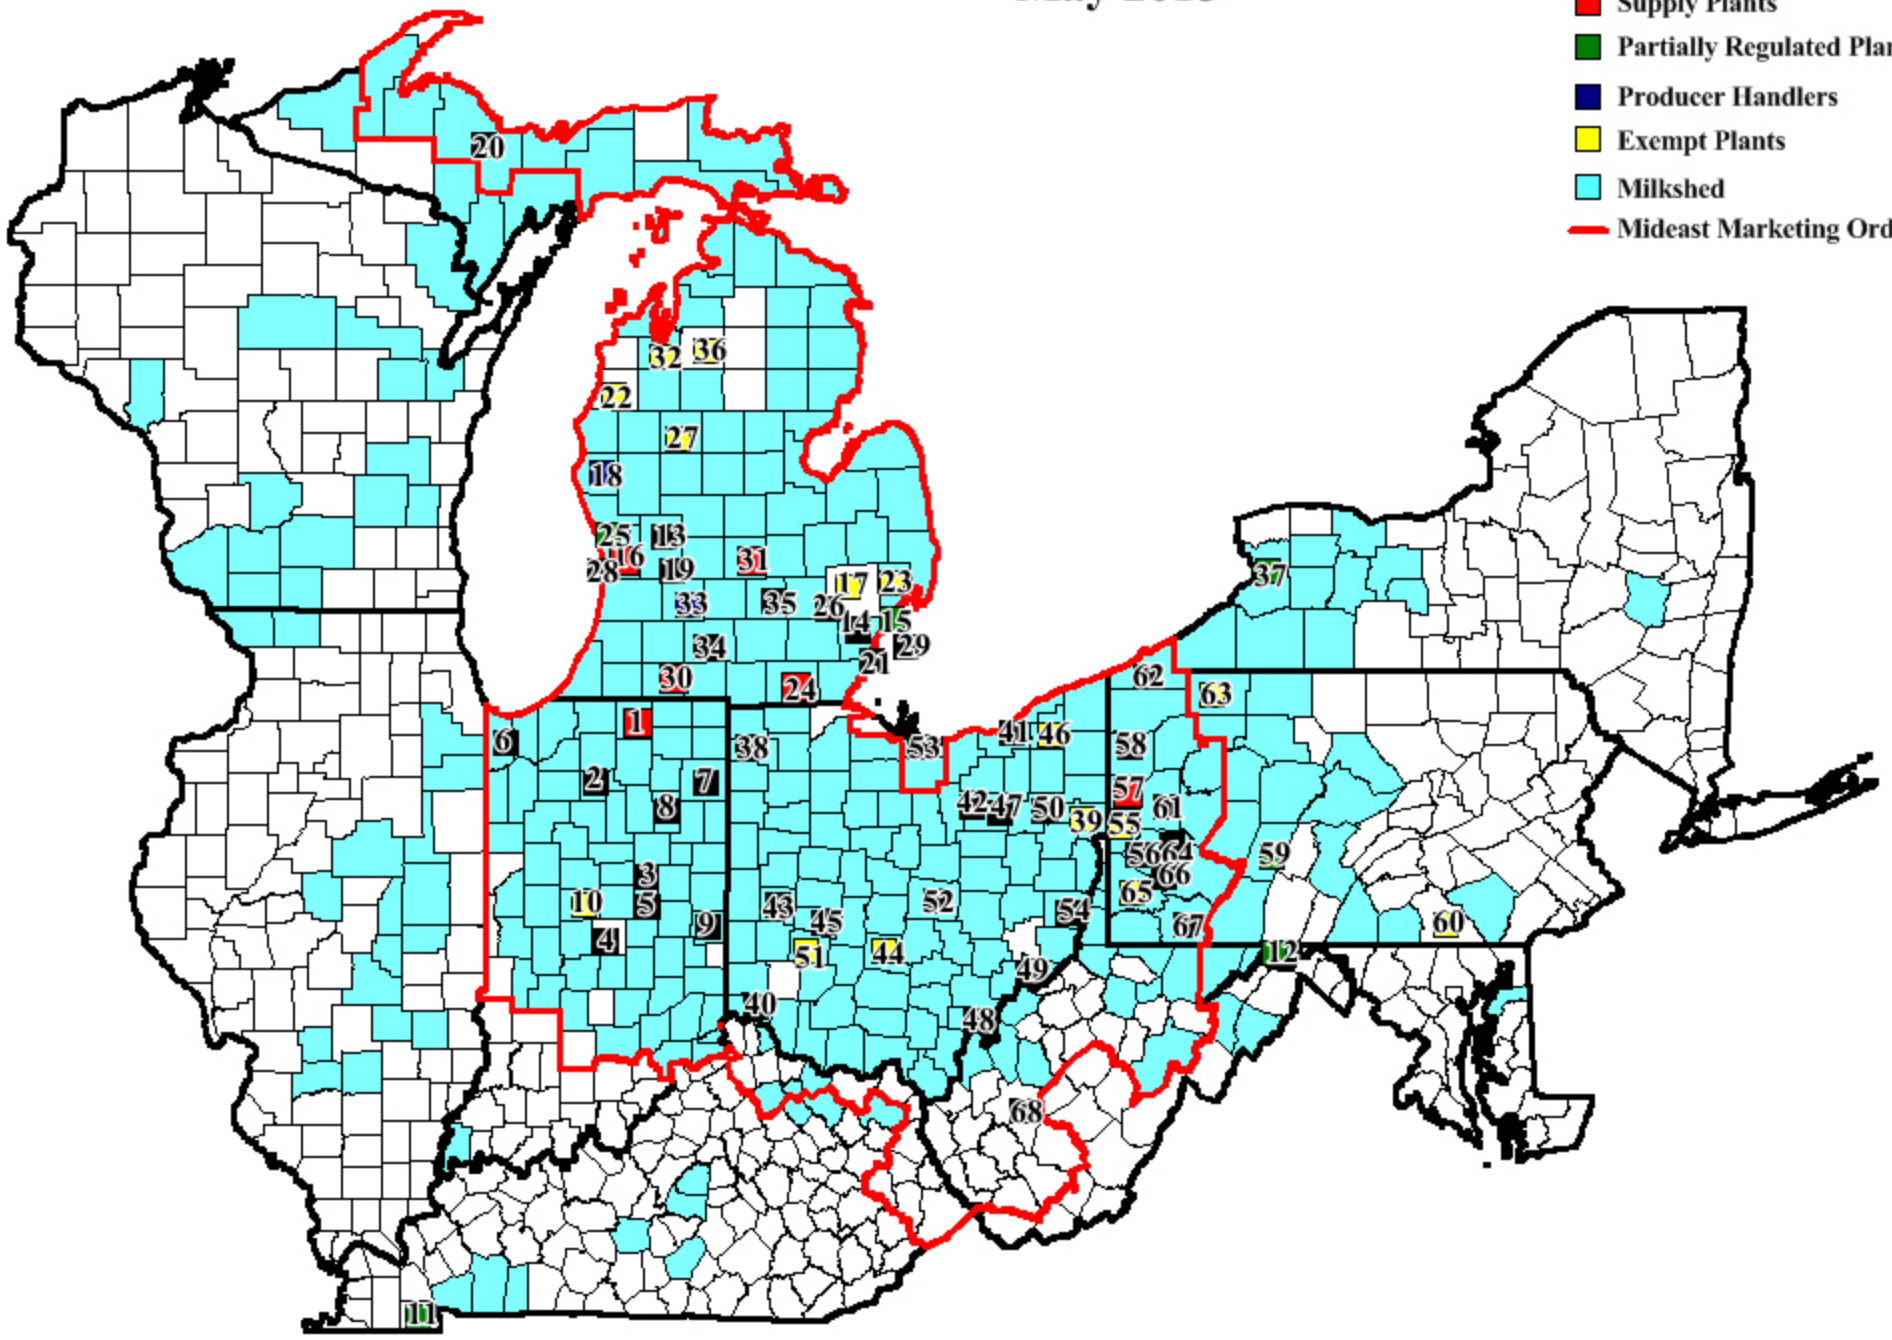

# Mideast Marketing Area May 2015

- Distributing Plants
- Supply Plants
- Partially Regulated Plants
- Producer Handlers
- Exempt Plants
- Milkshed
- Mideast Marketing Order

## Midwest Marketing Area Plants for May 2015

Ohio	51.Swallow Hill Jersey Dairy	Jamestown	Greene	2.00	Exempt
	52.Tamarack Farms Dairy	Newark	Licking	2.00	Distributing
	53.Toft Dairy, Inc.	Sandusky	Erie	2.00	Distributing
	54.United Dairy Inc.	Martins Ferry	Belmont	2.00	Distributing
Pennsylvania	55.Brunton Dairy	Aliquippa	Beaver	2.10	Exempt
	56.Carl Colteryahn Dairy Inc.	Pittsburgh	Allegheny	2.10	Distributing
	57.Dairy Farmers of America, Inc.	New Wilmington	Lawrence	2.10	Supply
	58.Dean Dairy Holdings, LLC dba Dean Dairy Products Company, LLC	Sharpsville	Mercer	2.10	Distributing
	59.Galliker Dairy Company	Johnstown	Cambria	2.30	Partially Reg.
	60.Jackson Farms	New Salem	York	2.90	Exempt
	61.Marburger Farm Dairy Inc.	Evans City	Butler	2.10	Distributing
	62.Meadow Brook Dairy Co.	Erie	Erie	2.10	Distributing
	63.Pot O Gold Dairy Specialties	Bear Lake	Warren	2.10	Exempt
	64.Schneider's Dairy Inc.	Pittsburgh	Allegheny	2.10	Distributing
	65.The Springhouse	Eighty Four	Washington	2.10	Exempt
	66.Turner Dairy Farms Inc.	Pittsburgh	Allegheny	2.10	Distributing
	67.United Dairy Inc.	Uniontown	Fayette	2.30	Distributing
	W. Virginia	68.United Dairy Inc.	Charleston	Kanawha	2.20