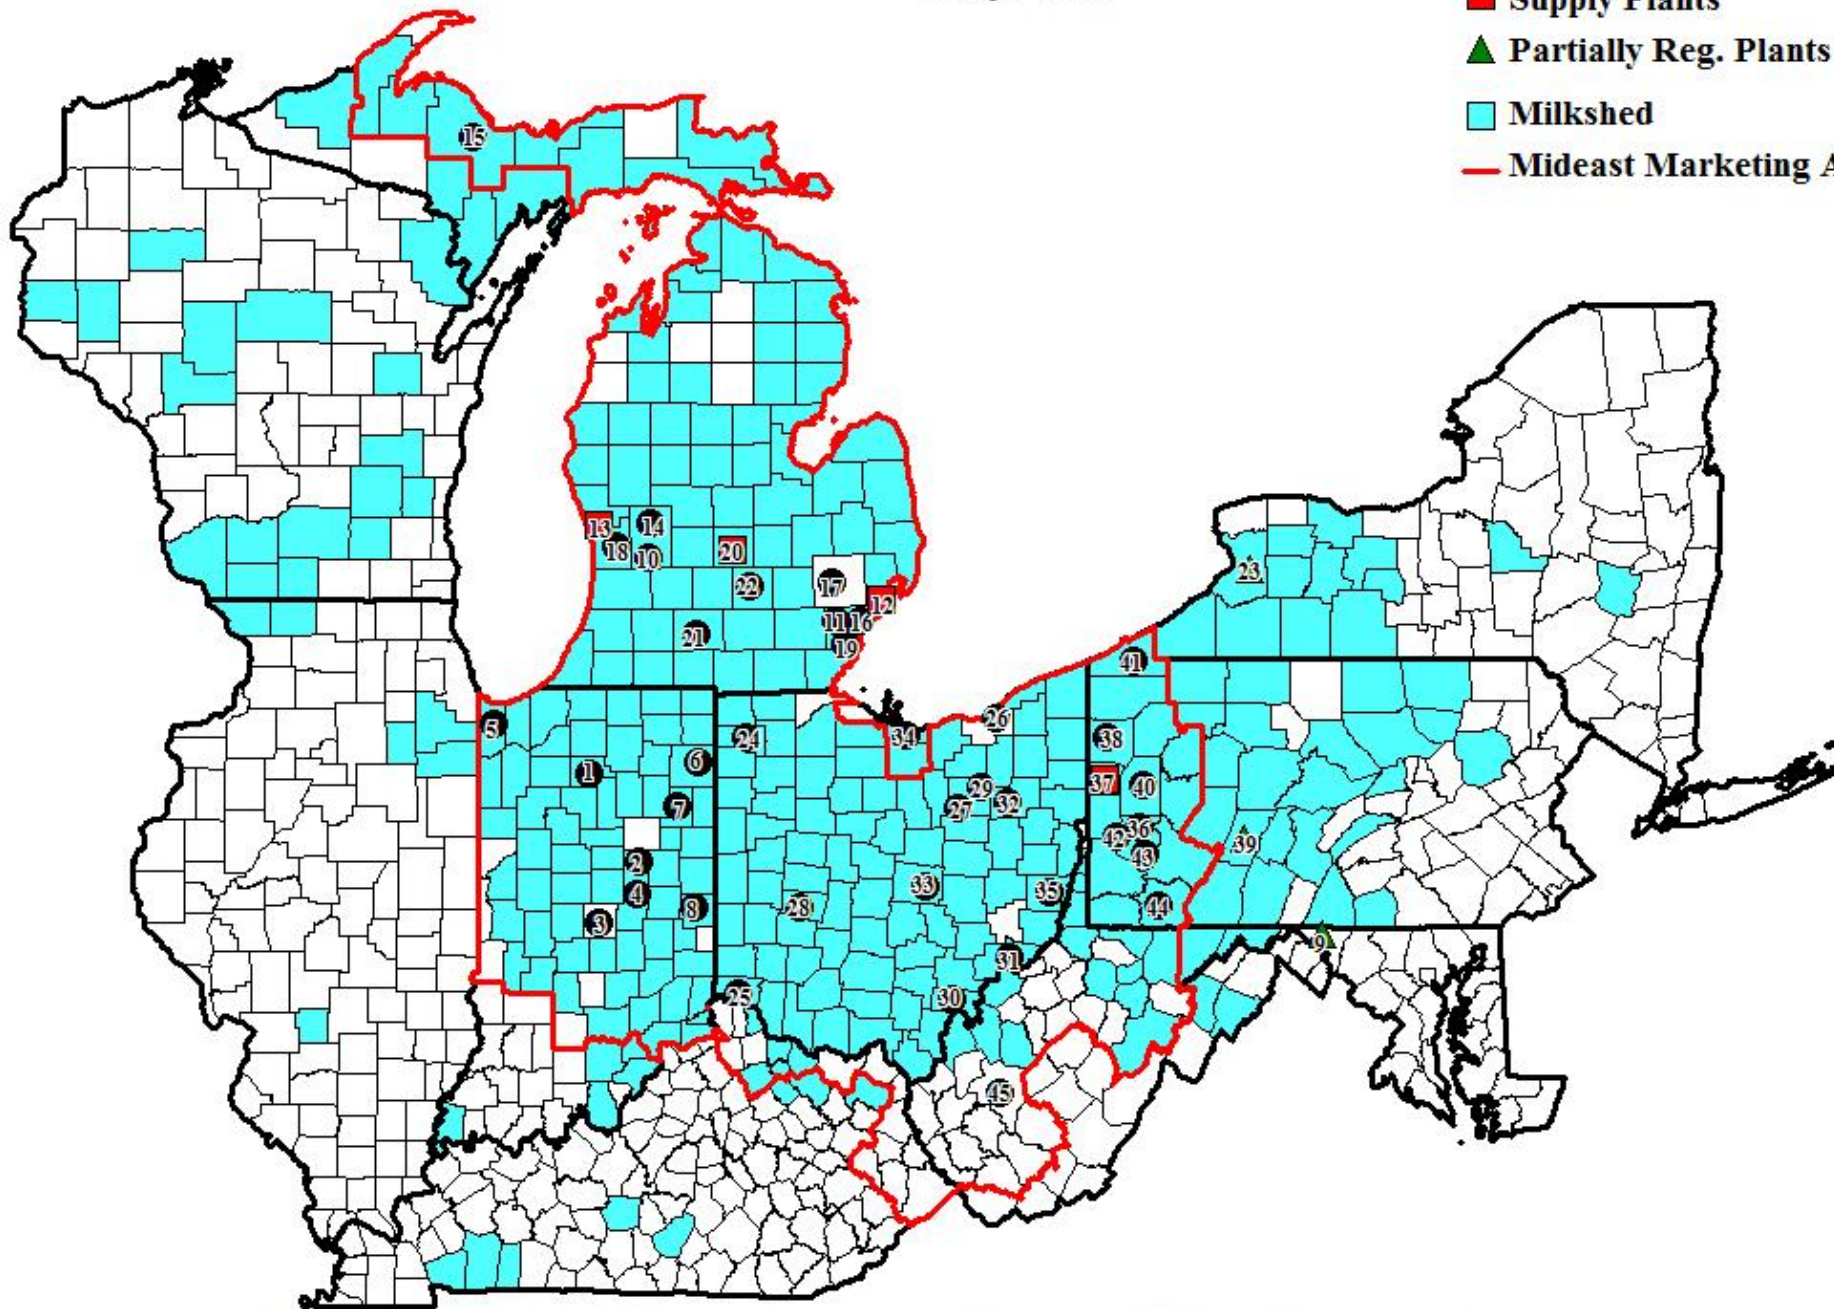

Mideast Marketing Area May 2014

- Distributing Plants
- Supply Plants
- ▲ Partially Reg. Plants
- Milkshed
- Mideast Marketing Area

Midwest Marketing Area Plants For May 2014

<u>State</u>	<u>Plant</u>	<u>City</u>	<u>County</u>	<u>Differential</u>	<u>Plant Type</u>	
Indiana	1.Dean Dairy Holdings, LLC, dba Dean Foods Co. of Indiana, LLC	Rochester	Fulton	1.80	Distributing	
	2.East Side Jersey Dairy Inc.	Anderson	Madison	2.00	Distributing	
	3.The Kroger Company	Indianapolis	Marion	2.00	Distributing	
	4.Nestle USA, Inc.	Anderson	Madison	2.00	Distributing	
	5.Pleasant View Dairy Corp.	Highland	Lake	1.80	Distributing	
	6.Prairie Farms Dairy Inc.	Fort Wayne	Allen	1.80	Distributing	
	7.Suiza Dairy Group, LLC dba Schenkel's All-Star Dairy, LLC	Huntington	Huntington	1.80	Distributing	
	8.Wayne Dairy Products, Inc.	Richmond	Wayne	2.00	Distributing	
	9.Potomac Farms Dairy Inc.	Cumberland	Allegany	2.60	Partially Reg.	
	10.Agropur, Inc.	Grand Rapids	Kent	1.80	Distributing	
Maryland	11.Calder Brothers Dairy Inc.	Lincoln Park	Wayne	1.80	Distributing	
	12.C.F. Burger Creamery	Detroit	Wayne	1.80	Partially Reg.	
	13.Continental Dairy Facilities, LLC	Coopersville	Ottawa	1.80	Supply	
	14.Country Fresh- Grand Rapids Division	Grand Rapids	Kent	1.80	Distributing	
	15.Country Fresh-Jilbert Dairy Inc.	Marquette	Marquette	1.80	Distributing	
	16.Country Fresh- Livonia Division	Livonia	Wayne	1.80	Distributing	
	17.Guernsey Farms Dairy	Northville	Oakland	1.80	Distributing	
	18.Meijer Distribution, Inc.	Holland	Ottawa	1.80	Distributing	
	19.Michigan Dairy, LLC	Livonia	Wayne	1.80	Distributing	
	20.Michigan Milk Producers Assoc.	Ovid	Clinton	1.80	Supply	
Michigan	21.Prairie Farms Dairy Inc.	Battle Creek	Calhoun	1.80	Distributing	
	22.Quality Dairy Company	Lansing	Ingham	1.80	Distributing	
	23.Upstate Farms Cooperative	Buffalo	Erie	2.20	Partially Reg.	
	24.Arps Dairy Inc.	Defiance	Defiance	1.80	Distributing	
	25.Borden Dairy Company of Cincinnati, LLC	Cincinnati	Hamilton	2.20	Distributing	
	26.Borden Dairy Company of Ohio, LLC	Cleveland	Cuyahoga	2.00	Distributing	
	27.Hartzler Family Dairy, Inc.	Wooster	Wayne	2.00	Distributing	
	28.Reiter Springfield, LLC	Springfield	Clark	2.00	Distributing	
	29.Smith Dairy Products Company	Orrville	Wayne	2.00	Distributing	
	30.Snowville Creamery, LLC	Pomeroy	Meigs	2.00	Distributing	
New York	31.Suiza Dairy Group, LLC dba Broughton Foods, LLC	Marietta	Washington	2.00	Distributing	
	32.Superior Dairy, Inc.	Canton	Stark	2.00	Distributing	
	33.Tamarack Farms Dairy	Newark	Licking	2.00	Distributing	
	34.Toft Dairy	Sandusky	Erie	2.00	Distributing	
	35.United Dairy Inc.	Martins Ferry	Belmont	2.00	Distributing	
	36.Carl Colteryahn Dairy Inc.	Pittsburgh	Allegheny	2.10	Distributing	
	37.Dairy Farmers of America	New Wilmington	Lawrence	2.10	Supply	
	38.Dean Dairy Holdings, LLC dba Dean Dairy Products Company, LLC	Sharpsville	Mercer	2.10	Distributing	
	39.Galliker Dairy Company	Johnstown	Cambria	2.30	Partially Reg.	
	40.Marburger Farm Dairy Inc.	Evans City	Butler	2.10	Distributing	
Ohio	41.Meadow Brook Dairy Co.	Erie	Erie	2.10	Distributing	
	42.Schneider's Dairy Inc.	Pittsburgh	Allegheny	2.10	Distributing	
	43.Turner Dairy Farms Inc.	Pittsburgh	Allegheny	2.10	Distributing	
	44.United Dairy Inc.	Uniontown	Fayette	2.30	Distributing	
	45.United Dairy Inc.	Charleston	Kanawha	2.20	Distributing	
	Pennsylvania					
West Virginia						