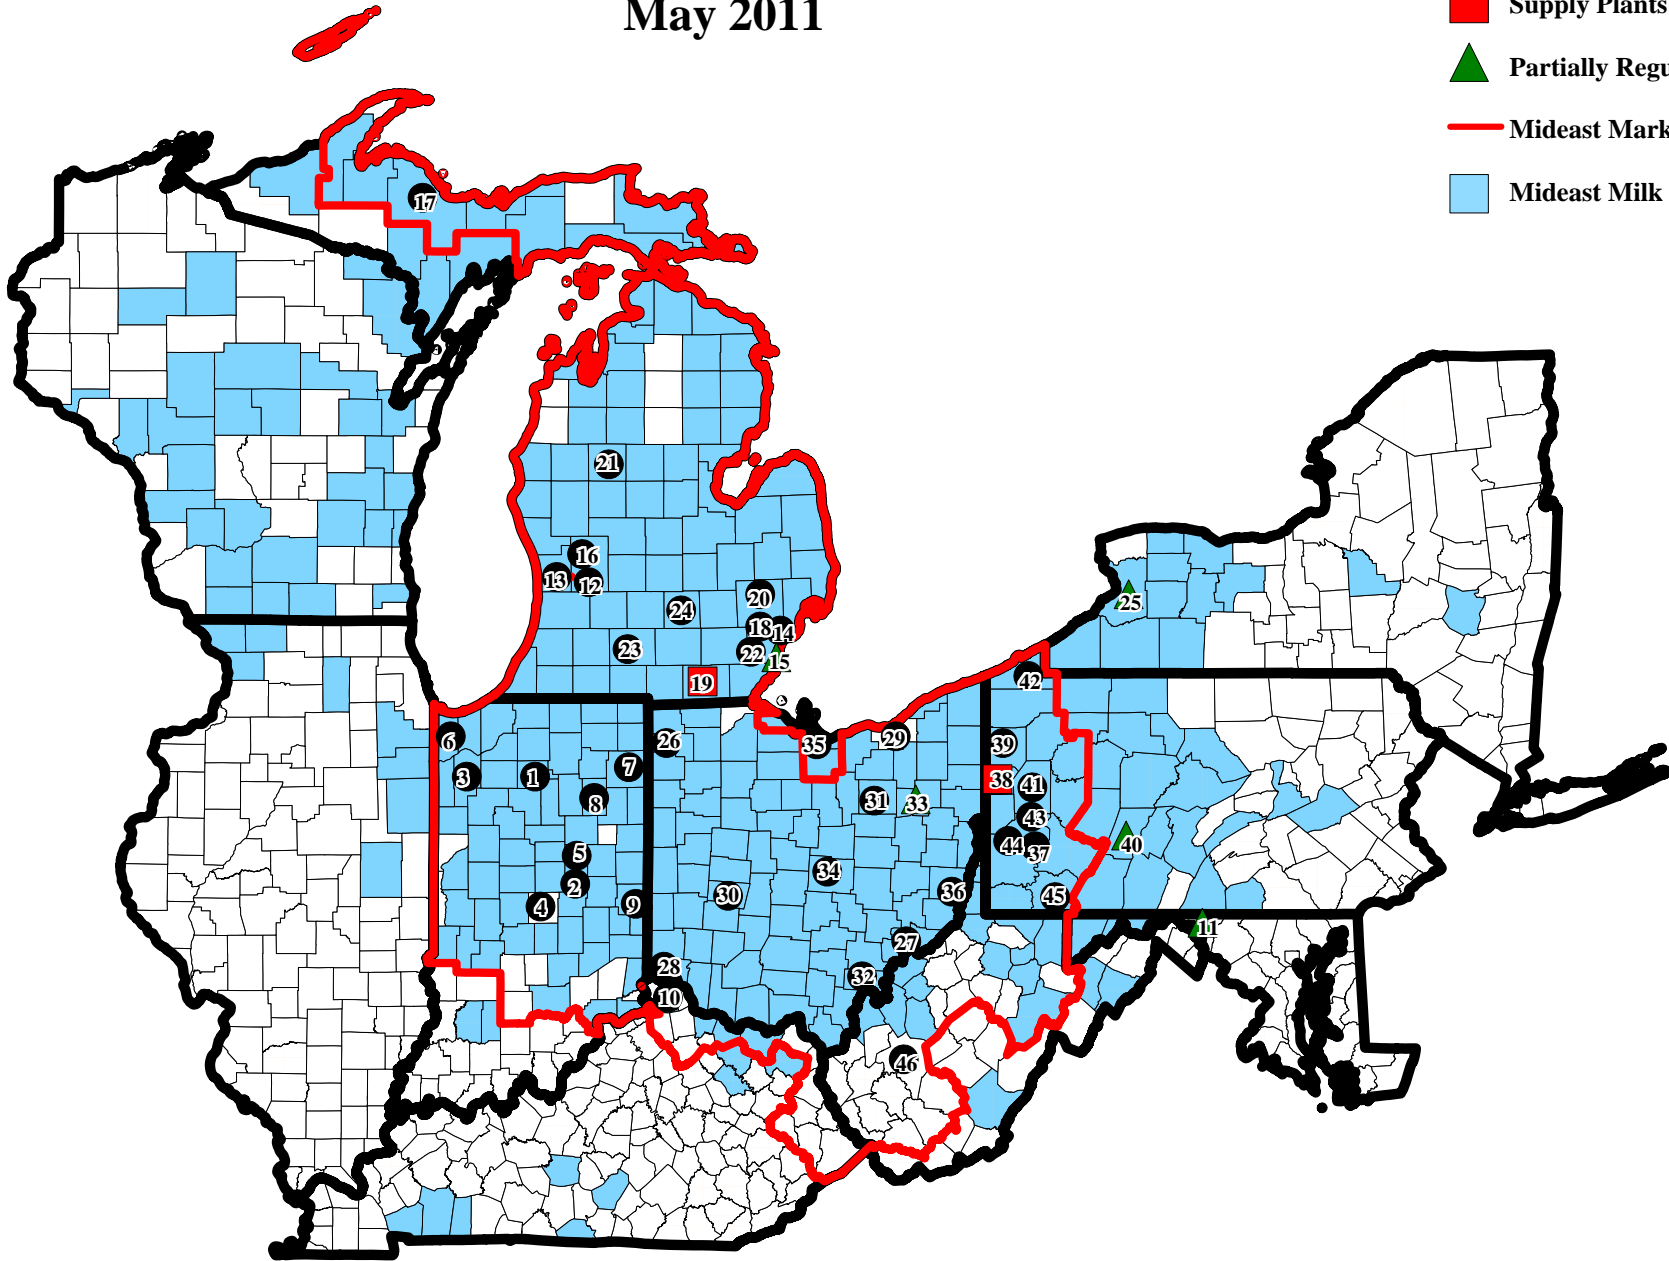

Mideast Marketing Area May 2011

- Pool Distributing Plants
- Supply Plants
- ▲ Partially Regulated Distrib. Plants
- Mideast Marketing Area
- Mideast Milk Shed

Producer milk from Iowa, Minnesota, and Virginia not shown on map