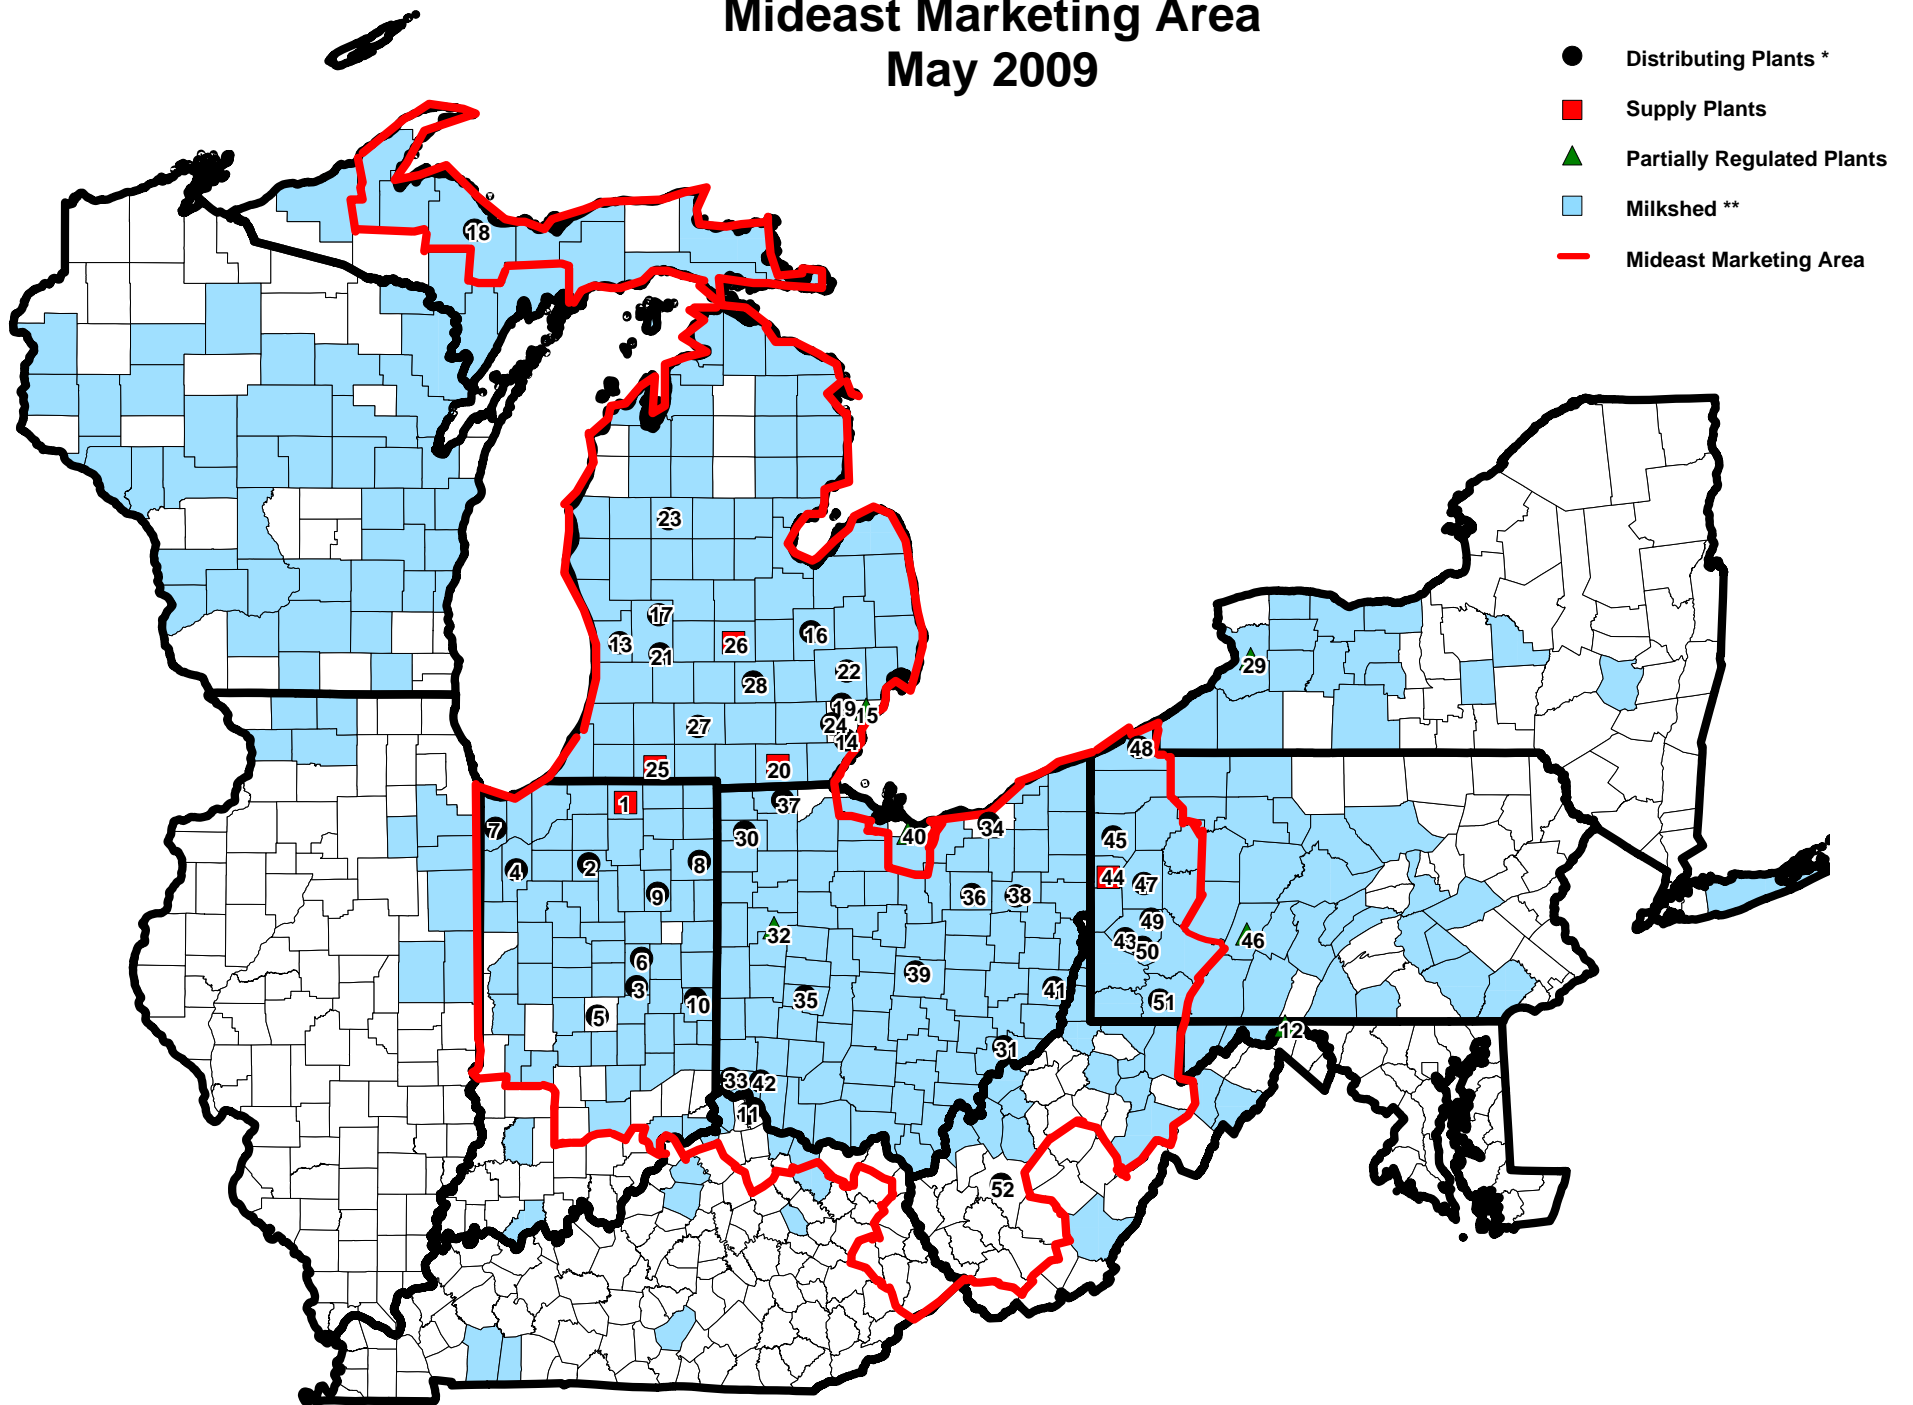

# Mideast Marketing Area May 2009

- Distributing Plants \*
- Supply Plants
- ▲ Partially Regulated Plants
- Milkshed \*\*
- Mideast Marketing Area

\* Western Quality Foods in Cedar City, Utah was a Federal Order 33 distributing plant for the month, but is not shown on map.

\*\* Producer milk from Iowa, Massachusetts, Minnesota, North Carolina, Utah, and Virginia not shown on map.

**Mideast Marketing Area Plants For May 2009**

<u>State</u>	<u>Plant</u>	<u>City</u>	<u>County</u>	<u>Differential</u>	<u>Plant Type</u>
West Virginia	49.Schneider's Dairy Inc.	Pittsburgh	Alleghany	2.10	Distributing
	50.Turners Dairy Farms Inc.	Pittsburgh	Alleghany	2.10	Distributing
	51.United Dairy Inc.	Uniontown	Fayette	2.30	Distributing
	52.United Dairy Inc.	Charleston	Kanawha	2.20	Distributing
Utah	Western Quality Foods*	Cedar City	Iron	1.60	Distributing