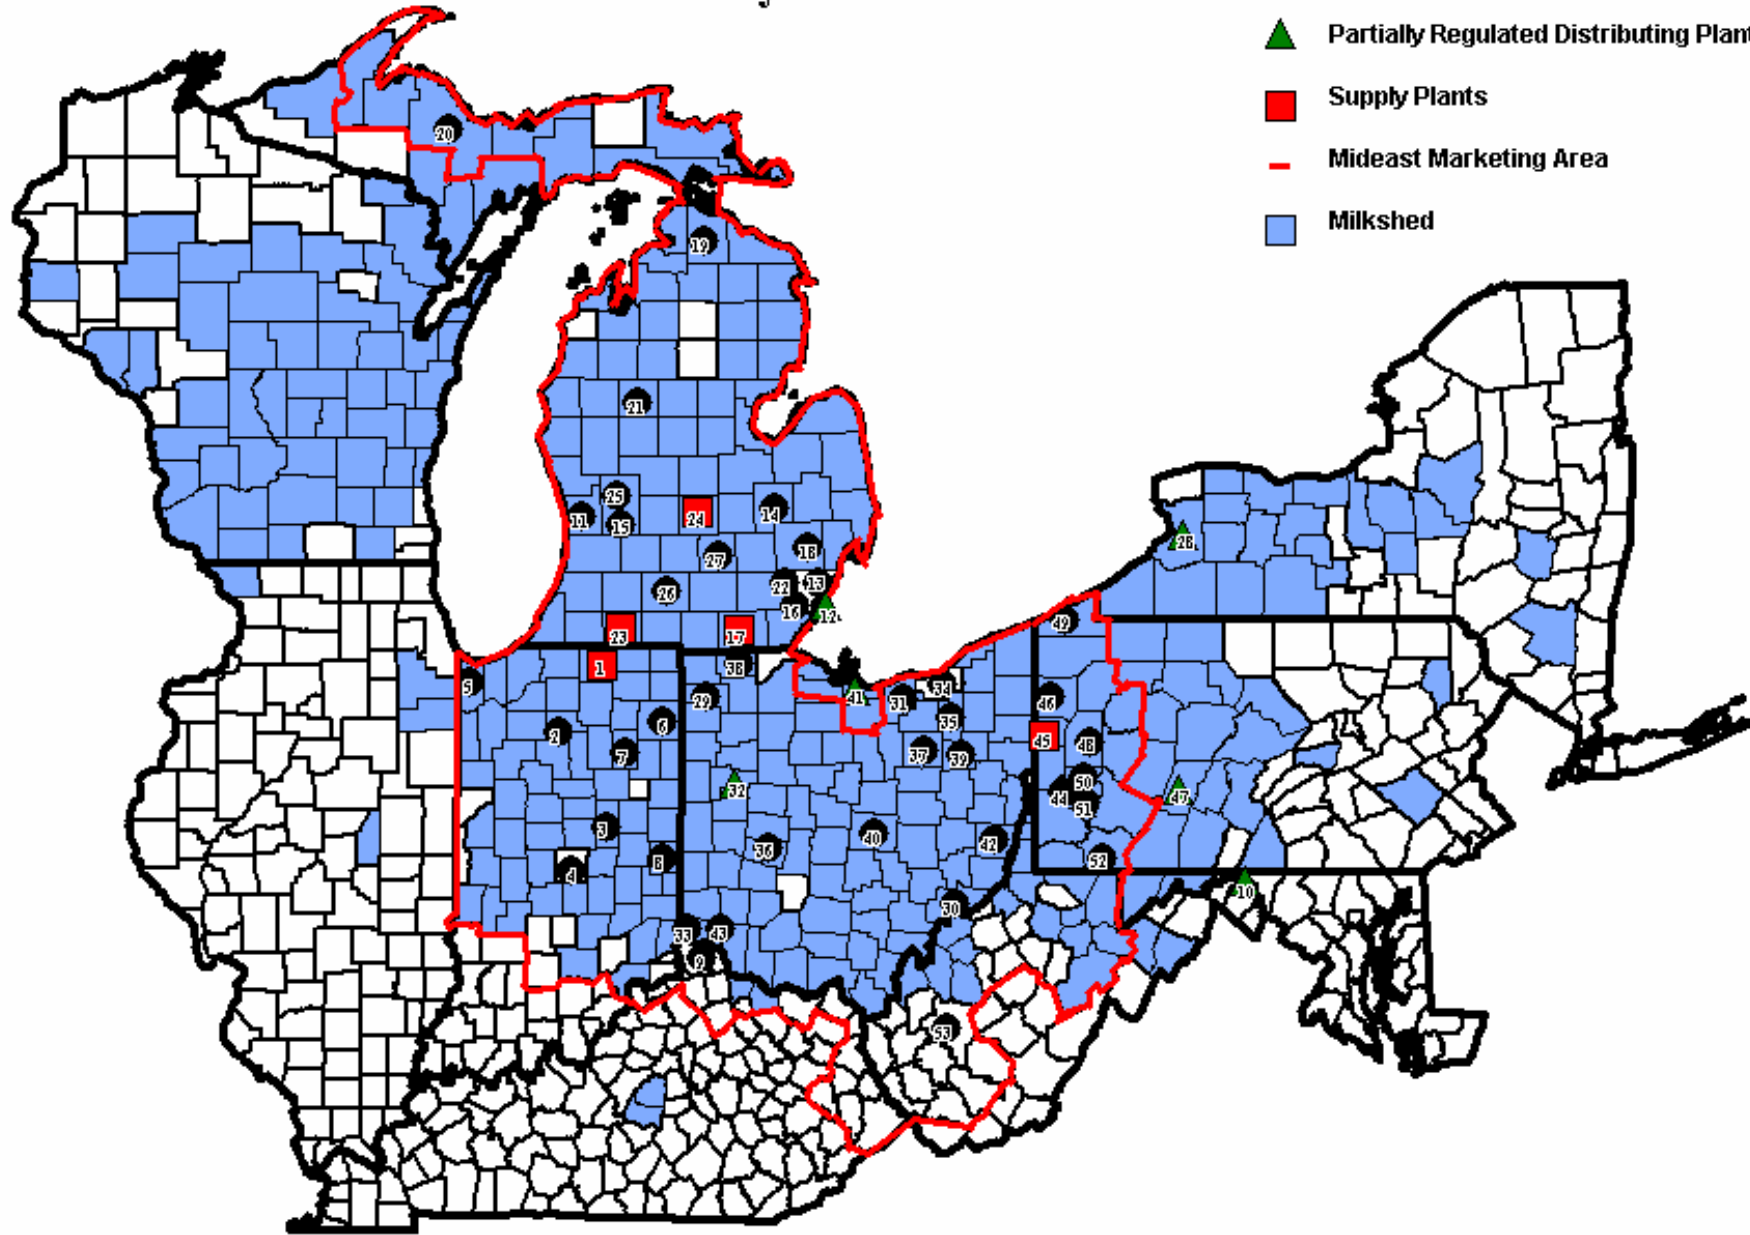

Mideast Marketing Area May 2006

- Distributing Plants
- ▲ Partially Regulated Distributing Plants
- Supply Plants
- Mideast Marketing Area
- Milkshed

Midwest Marketing Area Plants for May 2006

<u>State</u>	<u>Plant</u>	<u>City</u>	<u>County</u>	<u>Differential</u>		
Indiana	1.Dairy Farmers of America Inc.	Goshen	Elkhart	1.80		
	2.Dean Foods of Indiana Inc.	Rochester	Fulton	1.80		
	3.East Side Jersey Dairy Inc.	Anderson	Madison	2.00		
	4.The Kroger Company	Indianapolis	Marion	2.00		
	5.Pleasant View Dairy Corp.	Highland	Lake	1.80		
	6.Prairie Farms Dairy Inc.	Fort Wayne	Allen	1.80		
	7.Schenkels All Star Dairy Inc.	Huntington	Huntington	1.80		
	8.Smith Dairy/ Wayne Division Inc.	Richmond	Wayne	2.00		
	9.Louis Trauth Dairy, LLC	Newport	Campbell	2.20		
	10.Potomac Farms Dairy Inc.	Cumberland	Allegany	2.60		
	11.Bareman Dairy Inc.	Holland	Ottawa	1.80		
	12.C.F. Burger Creamery	Detroit	Wayne	1.80		
	13.Calder Brothers Dairy Inc.	Lincoln Park	Wayne	1.80		
	14.Country Fresh- Flint Division	Flint	Genesee	1.80		
	15.Country Fresh- Grand Rapids Division	Grand Rapids	Kent	1.80		
	16.Country Fresh- Livonia Division	Livonia	Wayne	1.80		
	Kentucky	17.Dairy Farmers of America Inc.	Adrian	Lenawee	1.80	
18.Guernsey Farms Dairy		Northville	Oakland	1.80		
19.Inverness Dairy		Cheboygan	Cheboygan	1.80		
20.Jilberts Dairy Inc.		Marquette	Marquette	1.80		
21.Liberty Dairy Co.		Evart	Osceola	1.80		
22.Michigan Dairy, LLC		Livonia	Wayne	1.80		
23.Michigan Milk Producers Assoc.		Constantine	St. Joseph	1.80		
24.Michigan Milk Producers Assoc.		Ovid	Clinton	1.80		
25.Parmalat Grand Rapids		Grand Rapids	Kent	1.80		
26.Prairie Farms Dairy Inc.		Battle Creek	Calhoun	1.80		
27.Quality Dairy Company		Lansing	Ingham	1.80		
28.Upstate Farms Cooperative		Buffalo	Erie	2.20		
29.Arps Dairy Inc.		Defiance	Defiance	1.80		
30.Broughton Foods, LLC		Marietta	Washington	2.00		
31.Consun Food Industries Inc.		Elyria	Lorain	2.00		
32.The Dannon Company Inc.		Minster	Auglaize	2.00		
Maryland		33.H. Meyer Dairy, LLC	Cincinnati	Hamilton	2.20	
	34.Oberlin Farms Dairy, LLC	Cleveland	Cuyahoga	2.00		
	35.Reiter Dairy of Akron Inc.	Akron	Summit	2.00		
	36.Reiter Springfield, LLC	Springfield	Clark	2.00		
	37.Smith Dairy Products Company	Orrville	Wayne	2.00		
	38.Sterling Stores, LLC	Wauseon	Fulton	1.80		
	39.Superior Dairy Inc.	Canton	Stark	2.00		
	40.Tamarack Farms Dairy	Newark	Licking	2.00		
	41.Toft Dairy	Sandusky	Erie	2.00		
	42.United Dairy Inc.	Martins Ferry	Belmont	2.00		
	43.United Dairy Farmers Inc.	Cincinnati	Hamilton	2.20		
	44.Carl Colteryahn Dairy Inc.	Pittsburgh	Allaghany	2.10		
	45.Dairy Farmers Of America	New Wilmington	Lawrence	2.10		
	46.Dean Dairy Products Company	Sharpville	Mercer	2.10		
	47.Gallikers Dairy Company	Johnstown	Cambria	2.30		
	48.Marburger Farm Dairy Inc.	Evans City	Butler	2.10		
	49.Meadow Brook Dairy Co.	Erie	Erie	2.10		
50.Schneider's Dairy Inc.	Pittsburgh	Allaghany	2.10			
51.Turners Dairy Farms Inc.	Pittsburgh	Allaghany	2.10			
52.United Dairy Inc.	Uniontown	Fayette	2.30			
Michigan	53.United Dairy Inc.	Charleston	Kanawha	2.20		
New York						
	Ohio					
		Pennsylvania				
			West Virginia			