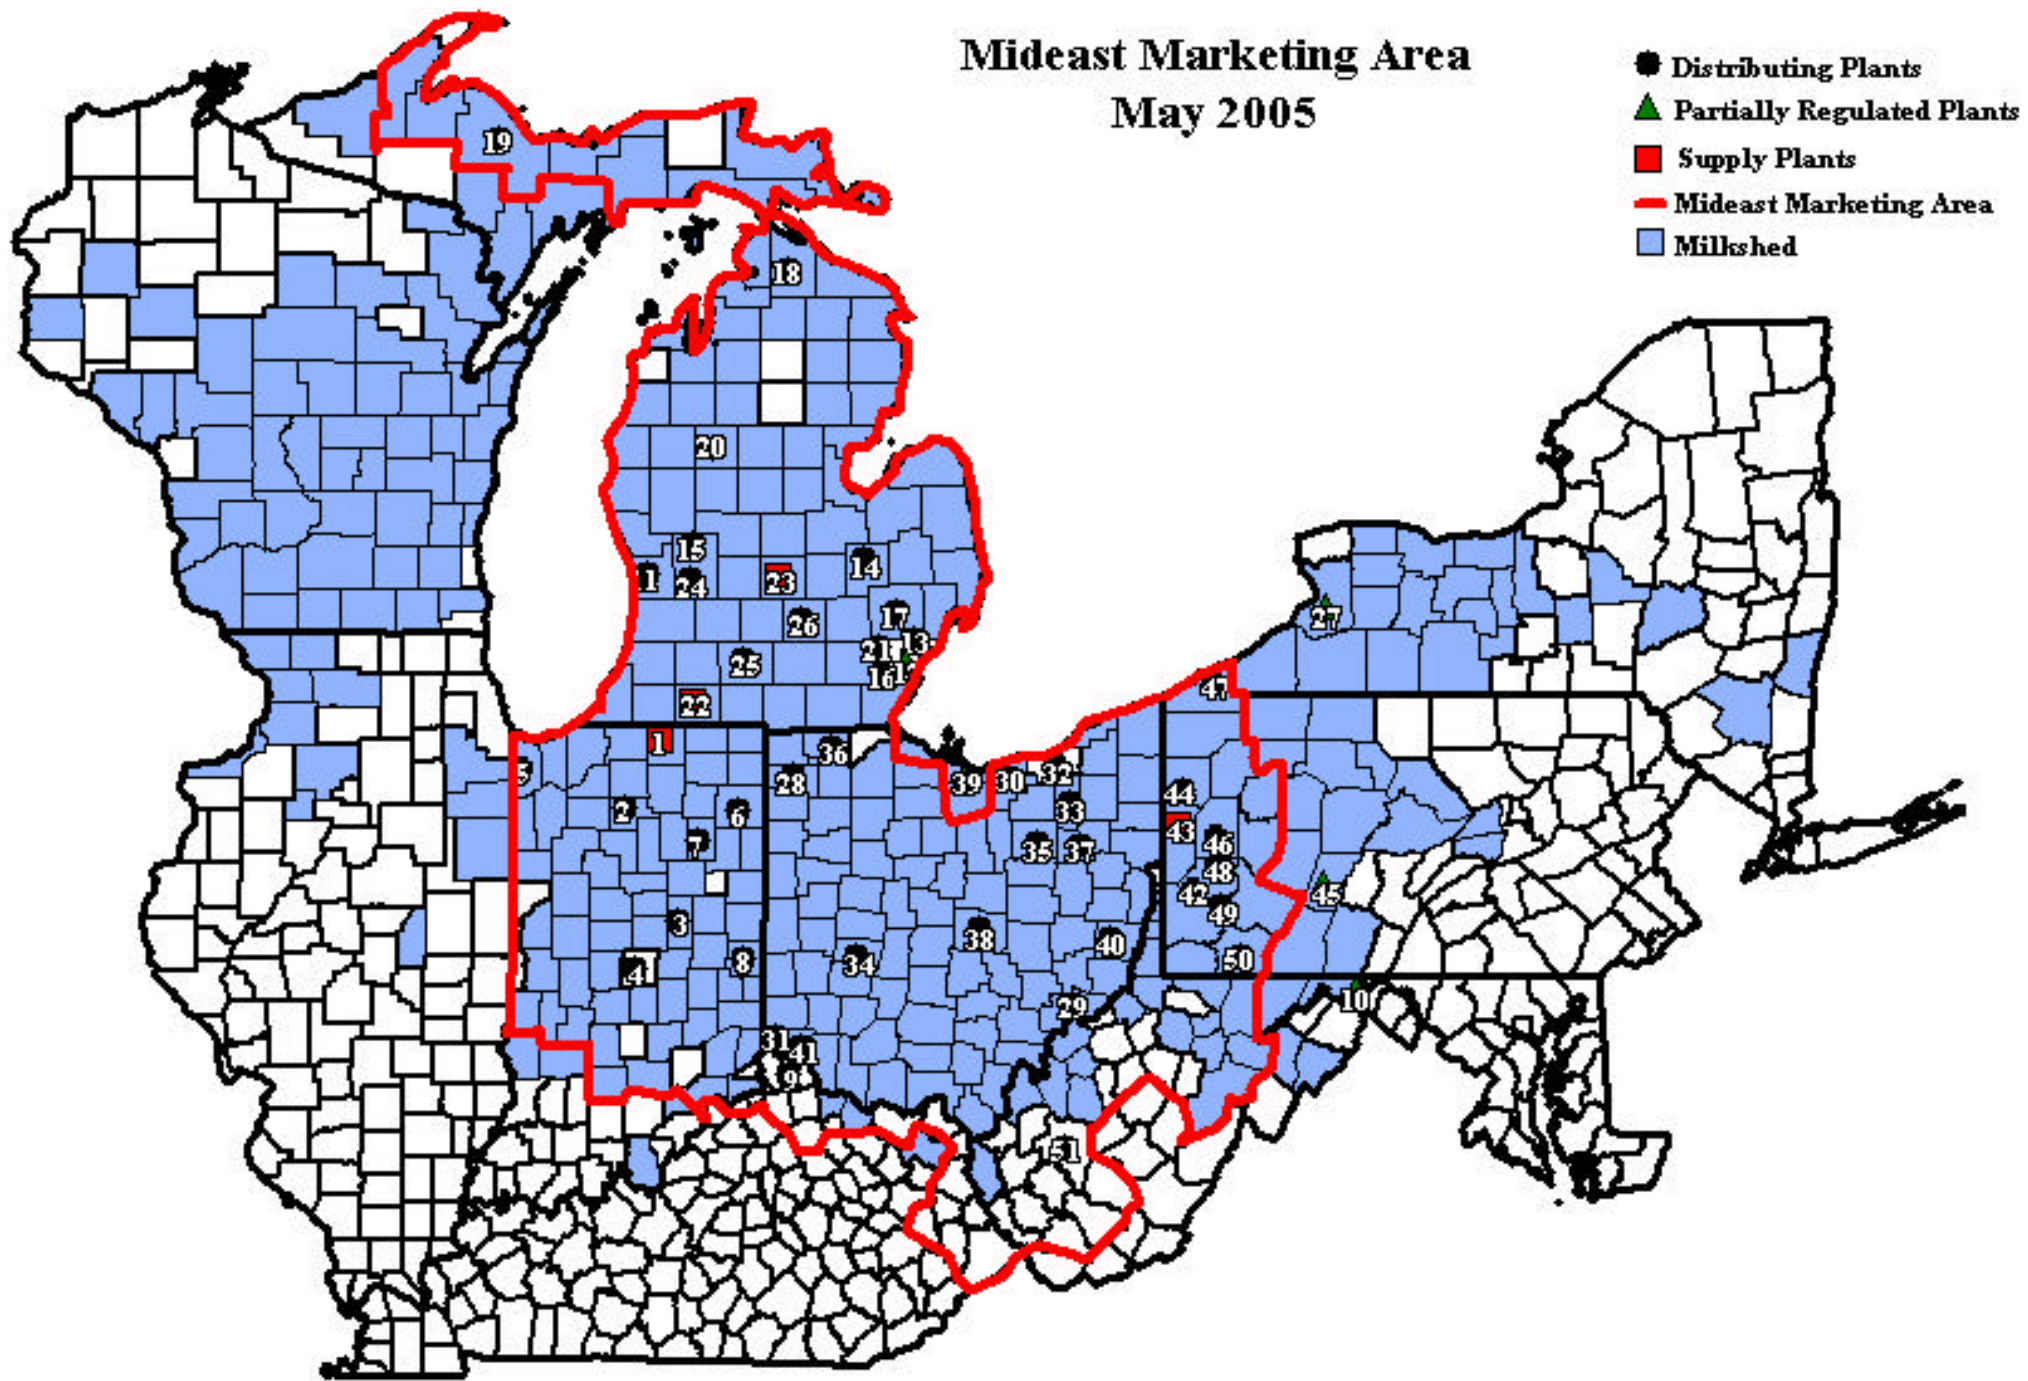

Mideast Marketing Area May 2005

Midwest Marketing Area Plants for May 2005

<u>State</u>	<u>Plant</u>	<u>City</u>	<u>County</u>	<u>Differential</u>	
Indiana	1.Dairy Farmers of America Inc.	Goshen	Elkhart	1.80	
	2.Dean Foods of Indiana Inc.	Rochester	Fulton	1.80	
	3.East Side Jersey Dairy Inc.	Anderson	Madison	2.00	
	4.The Kroger Company	Indianapolis	Marion	2.00	
	5.Pleasant View Dairy Corp.	Highland	Lake	1.80	
	6.Prairie Farms Dairy Inc.	Fort Wayne	Allen	1.80	
	7.Schenkels All Star Dairy Inc.	Huntington	Huntington	1.80	
	8.Smith Dairy/ Wayne Division Inc.	Richmond	Wayne	2.00	
	9.Louis Trauth Dairy, LLC	Newport	Campbell	2.20	
	10.Potomac Farms Dairy Inc.	Cumberland	Allegany	2.60	
Kentucky	11.Bareman Dairy Inc.	Holland	Ottawa	1.80	
	12.C.F. Burger Creamery	Detroit	Wayne	1.80	
	13.Calder Brothers Dairy Inc.	Lincoln Park	Wayne	1.80	
	14.Country Fresh- Flint Division	Flint	Genesee	1.80	
	15.Country Fresh- Grand Rapids Division	Grand Rapids	Kent	1.80	
	16.Country Fresh- Livonia Division	Livonia	Wayne	1.80	
	17.Guernsey Farms Dairy	Northville	Oakland	1.80	
	18.Inverness Dairy	Cheboygan	Cheboygan	1.80	
	19.Jilberts Dairy Inc.	Marquette	Marquette	1.80	
	20.Liberty Dairy Co.	Evart	Osceola	1.80	
Maryland	21.Michigan Dairy, LLC	Livonia	Wayne	1.80	
	22.Michigan Milk Producers Assoc.	Constantine	St. Joseph	1.80	
	23.Michigan Milk Producers Assoc.	Ovid	Clinton	1.80	
	24.Parmalat Grand Rapids	Grand Rapids	Kent	1.80	
	25.Prairie Farms Dairy Inc.	Battle Creek	Calhoun	1.80	
	26.Quality Dairy Company	Lansing	Ingham	1.80	
	27.Upstate Farms Cooperative	Buffalo	Erie	2.20	
	Michigan	28.Arps Dairy Inc.	Defiance	Defiance	1.80
		29.Broughton Foods, LLC	Marietta	Washington	2.00
		30.Consun Food Industries Inc.	Elyria	Lorain	2.00
31.H. Meyer Dairy, LLC		Cincinnati	Hamilton	2.20	
32.Oberlin Farms Dairy, LLC		Cleveland	Cuyahoga	2.00	
33.Reiter Dairy of Akron Inc.		Akron	Summit	2.00	
34.Reiter Springfield, LLC		Springfield	Clark	2.00	
35.Smith Dairy Products Company		Orrville	Wayne	2.00	
36.Sterling Stores, LLC		Wauseon	Fulton	1.80	
37.Superior Dairy Inc.		Canton	Stark	2.00	
New York	38.Tamarack Farms Dairy	Newark	Licking	2.00	
	39.Toft Dairy	Sandusky	Erie	2.00	
	40.United Dairy Inc.	Martins Ferry	Belmont	2.00	
	41.United Dairy Farmers Inc.	Cincinnati	Hamilton	2.20	
	42.Carl Colteryahn Dairy Inc.	Pittsburgh	Allegheny	2.10	
	43.Dairy Farmers Of America	New Wilmington	Lawrence	2.10	
	44.Dean Dairy Products Company	Sharpville	Mercer	2.10	
	45.Gallikers Dairy Company	Johnstown	Cambria	2.30	
	46.Marburger Farm Dairy Inc.	Evans City	Butler	2.10	
	47.Meadow Brook Dairy Co.	Erie	Erie	2.10	
Ohio	48.Schneider's Dairy Inc.	Pittsburgh	Allegheny	2.10	
	49.Turners Dairy Farms Inc.	Pittsburgh	Allegheny	2.10	
	50.United Dairy Inc.	Uniontown	Fayette	2.30	
	Pennsylvania	51.United Dairy Inc.	Charleston	Kanawha	2.20