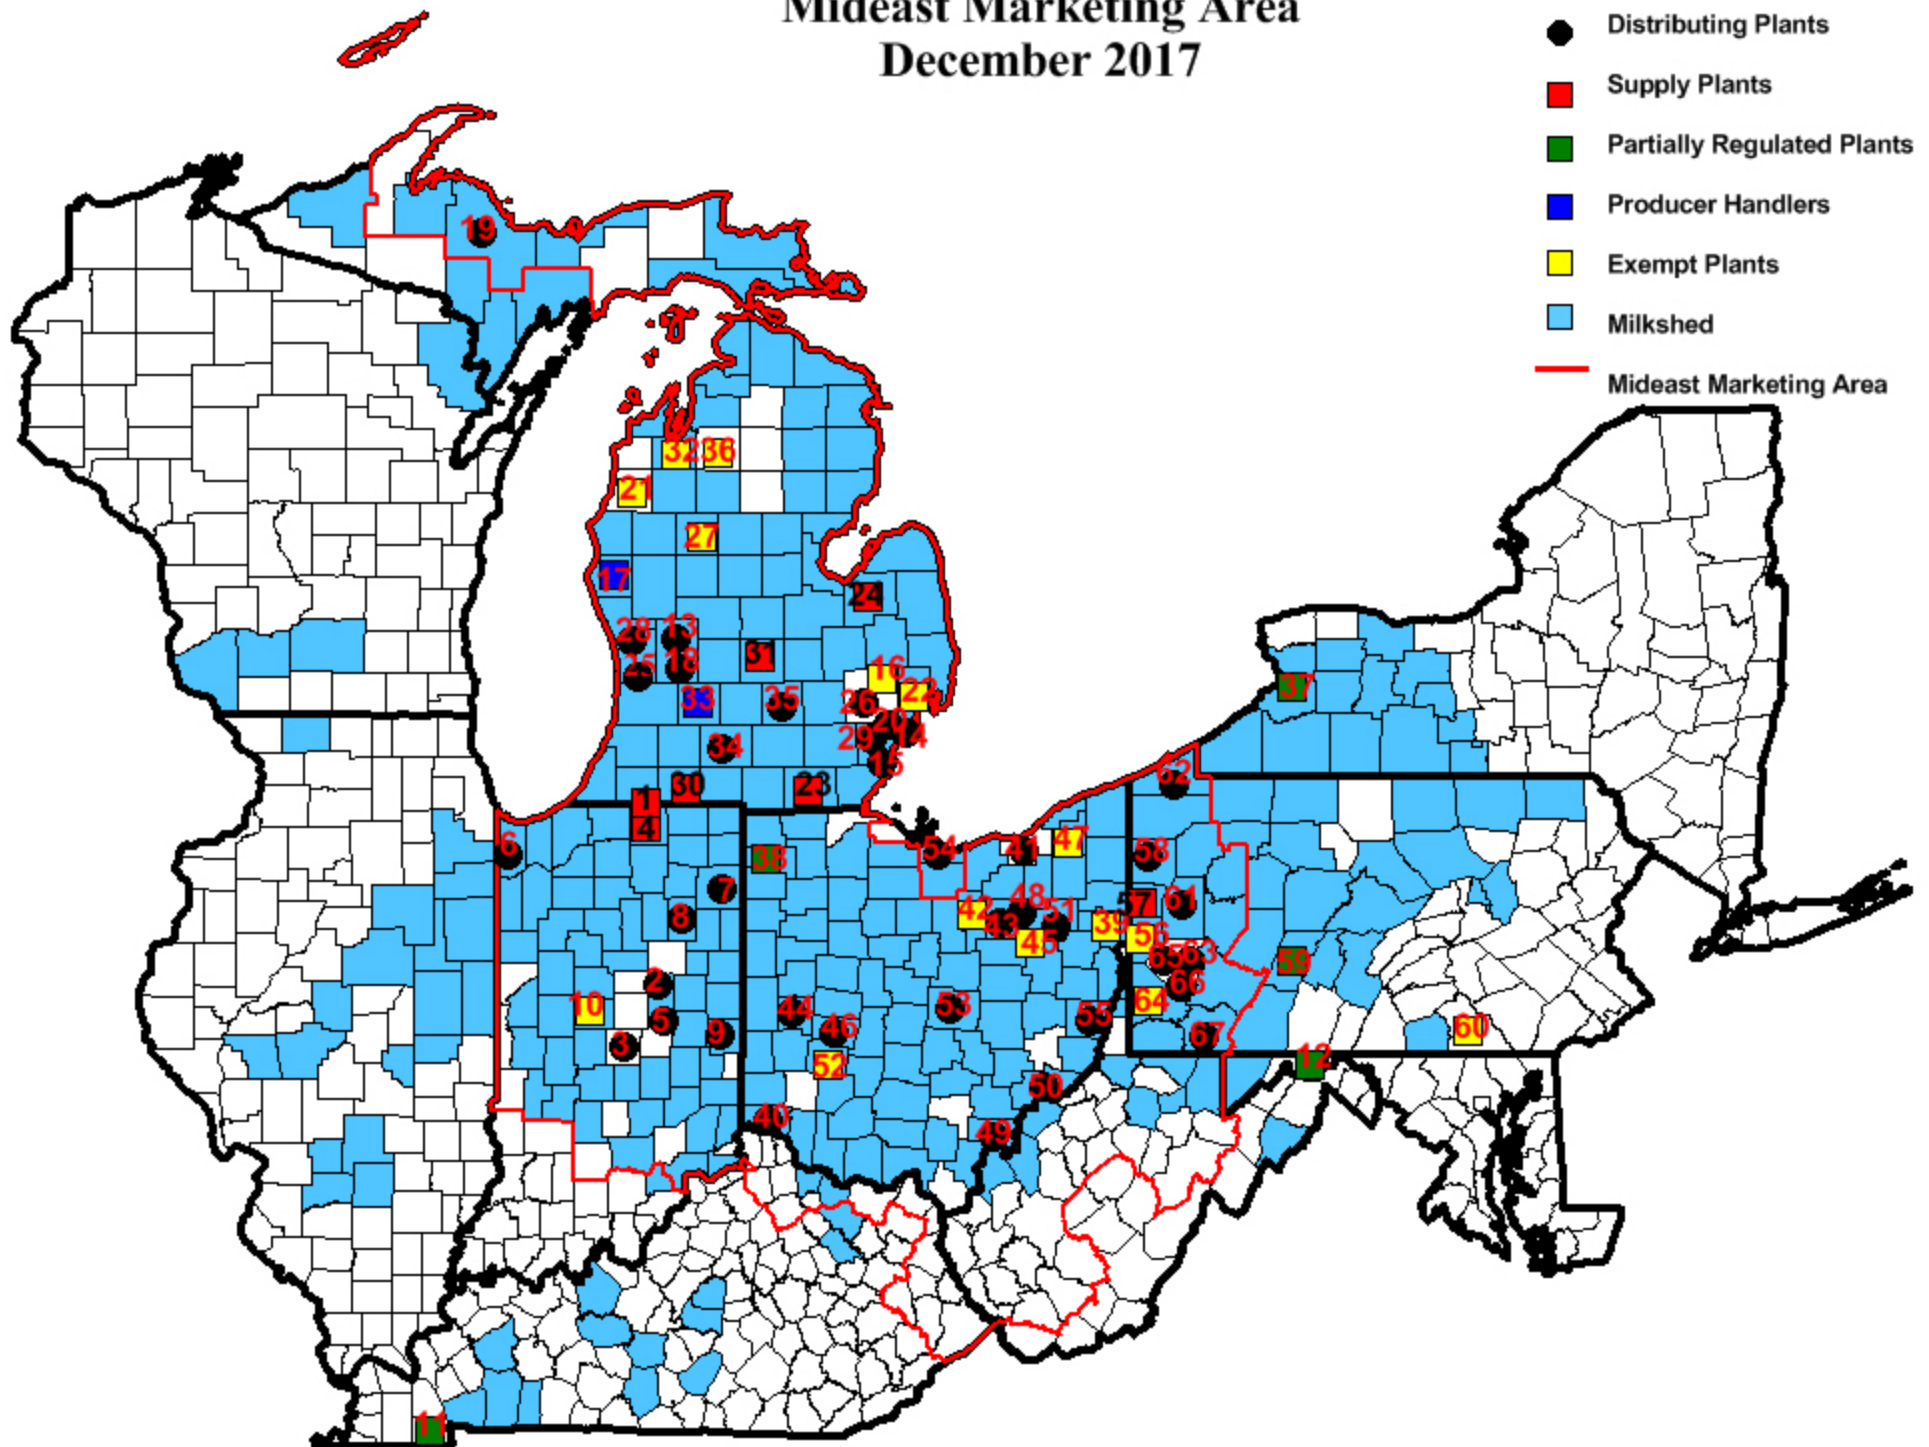

Mideast Marketing Area December 2017

Midwest Marketing Area Plants for December 2017

<u>State</u>	<u>Plant</u>	<u>City</u>	<u>County</u>	<u>Differential</u>	<u>Plant Type</u>	
Indiana	1.Dairy Farmers of America	Goshen	Elkhart	1.80	Supply	
	2.East Side Jersey Dairy Inc.	Anderson	Madison	2.00	Distributing	
	3.The Kroger Company	Indianapolis	Marion	2.00	Distributing	
	4.Middlebury Cheese Company, LLC	Middlebury	Elkhart	1.80	Supply	
	5.Nestle USA, Inc.	Anderson	Madison	2.00	Distributing	
	6.Pleasant View Dairy Corp.	Highland	Lake	1.80	Distributing	
	7.Prairie Farms Dairy Inc.	Fort Wayne	Allen	1.80	Distributing	
	8.Suiza Dairy Group, LLC dba Schenkel's All-Star Dairy, LLC	Huntington	Huntington	1.80	Distributing	
	9.SmithFoods, Inc.	Richmond	Wayne	2.00	Distributing	
	10.Traders Point Farm Organics	Zionsville	Boone	2.00	Exempt	
Kentucky	11.Saputo Dairy Foods USA, LLC	Murray	Calloway	2.70	Partially Reg.	
Maryland	12.Potomac Farms Dairy Inc.	Cumberland	Allegany	2.60	Partially Reg.	
Michigan	13.Agropur, Inc.	Grand Rapids	Kent	1.80	Distributing	
	14.Calder Brothers Dairy Inc.	Lincoln Park	Wayne	1.80	Distributing	
	15.C.F. Burger Creamery	Detroit	Wayne	1.80	Distributing	
	16.Cook's Farm Dairy	Ortonville	Oakland	1.80	Exempt	
	17.Country Dairy	New Era	Oceana	1.80	Producer Handler	
	18.Country Fresh- Grand Rapids Division	Grand Rapids	Kent	1.80	Distributing	
	19.Country Fresh-Jilbert Dairy Inc.	Marquette	Marquette	1.80	Distributing	
	20.Country Fresh- Livonia Division	Livonia	Wayne	1.80	Distributing	
	21.Cream Cup Dairy	Kaleva	Manistee	1.80	Exempt	
	22.Crooked Creek Farm Dairy	Romeo	Macomb	1.80	Exempt	
	23.Dairy Farmers of America, Inc.	Adrian	Lenawee	1.80	Supply	
	24.Dairy Farmers of America, Inc.	Cass City	Tuscola	1.80	Supply	
	25.fairlife, LLC	Coopersville	Ottawa	1.80	Distributing	
	26.Guernsey Farms Dairy	Northville	Oakland	1.80	Distributing	
	27.Hilhoff Dairy	Hersey	Osceola	1.80	Exempt	
	28.Meijer Distribution, Inc.	Holland	Ottawa	1.80	Distributing	
	29.Michigan Dairy, LLC	Livonia	Wayne	1.80	Distributing	
	30.Michigan Milk Producers Assoc.	Constantine	St. Joseph	1.80	Supply	
	31.Michigan Milk Producers Assoc.	Ovid	Clinton	1.80	Supply	
	32.Moomers Homemade Ice Cream	Traverse City	Grand Traverse	1.80	Exempt	
	33.Moo-ville Creamery	Nashville	Barry	1.80	Producer Handler	
	34.Prairie Farms Dairy Inc.	Battle Creek	Calhoun	1.80	Distributing	
	35.Quality Dairy Company	Lansing	Ingham	1.80	Distributing	
	36.Shetler Dairy	Kalkaska	Kalkaska	1.80	Exempt	
	New York	37.Upstate Farms Cooperative	Buffalo	Erie	2.20	Partially Reg.
	Ohio	38.Arps Dairy Inc.	Defiance	Defiance	1.80	Partially Reg.
		39.Baker's Golden Dairy	New Waterford	Columbiana	2.00	Exempt
		40.Borden Dairy Company of Cincinnati, LLC	Cincinnati	Hamilton	2.20	Distributing
		41.Borden Dairy Company of Ohio, LLC	Cleveland	Cuyahoga	2.00	Distributing
		42.Buckeye Country Creamery	Ashland	Ashland	2.00	Exempt
		43.Hartzler Family Dairy, Inc.	Wooster	Wayne	2.00	Distributing
		44.Meijer Distribution, Inc.	Tipp City	Miami	2.00	Distributing
		45.Paint Valley Dairy	Beach City	Stark	2.00	Exempt
		46.Reiter Dairy, LLC	Springfield	Clark	2.00	Distributing
		47.Rowdy Cow Dairy	Burton	Geauga	2.00	Exempt