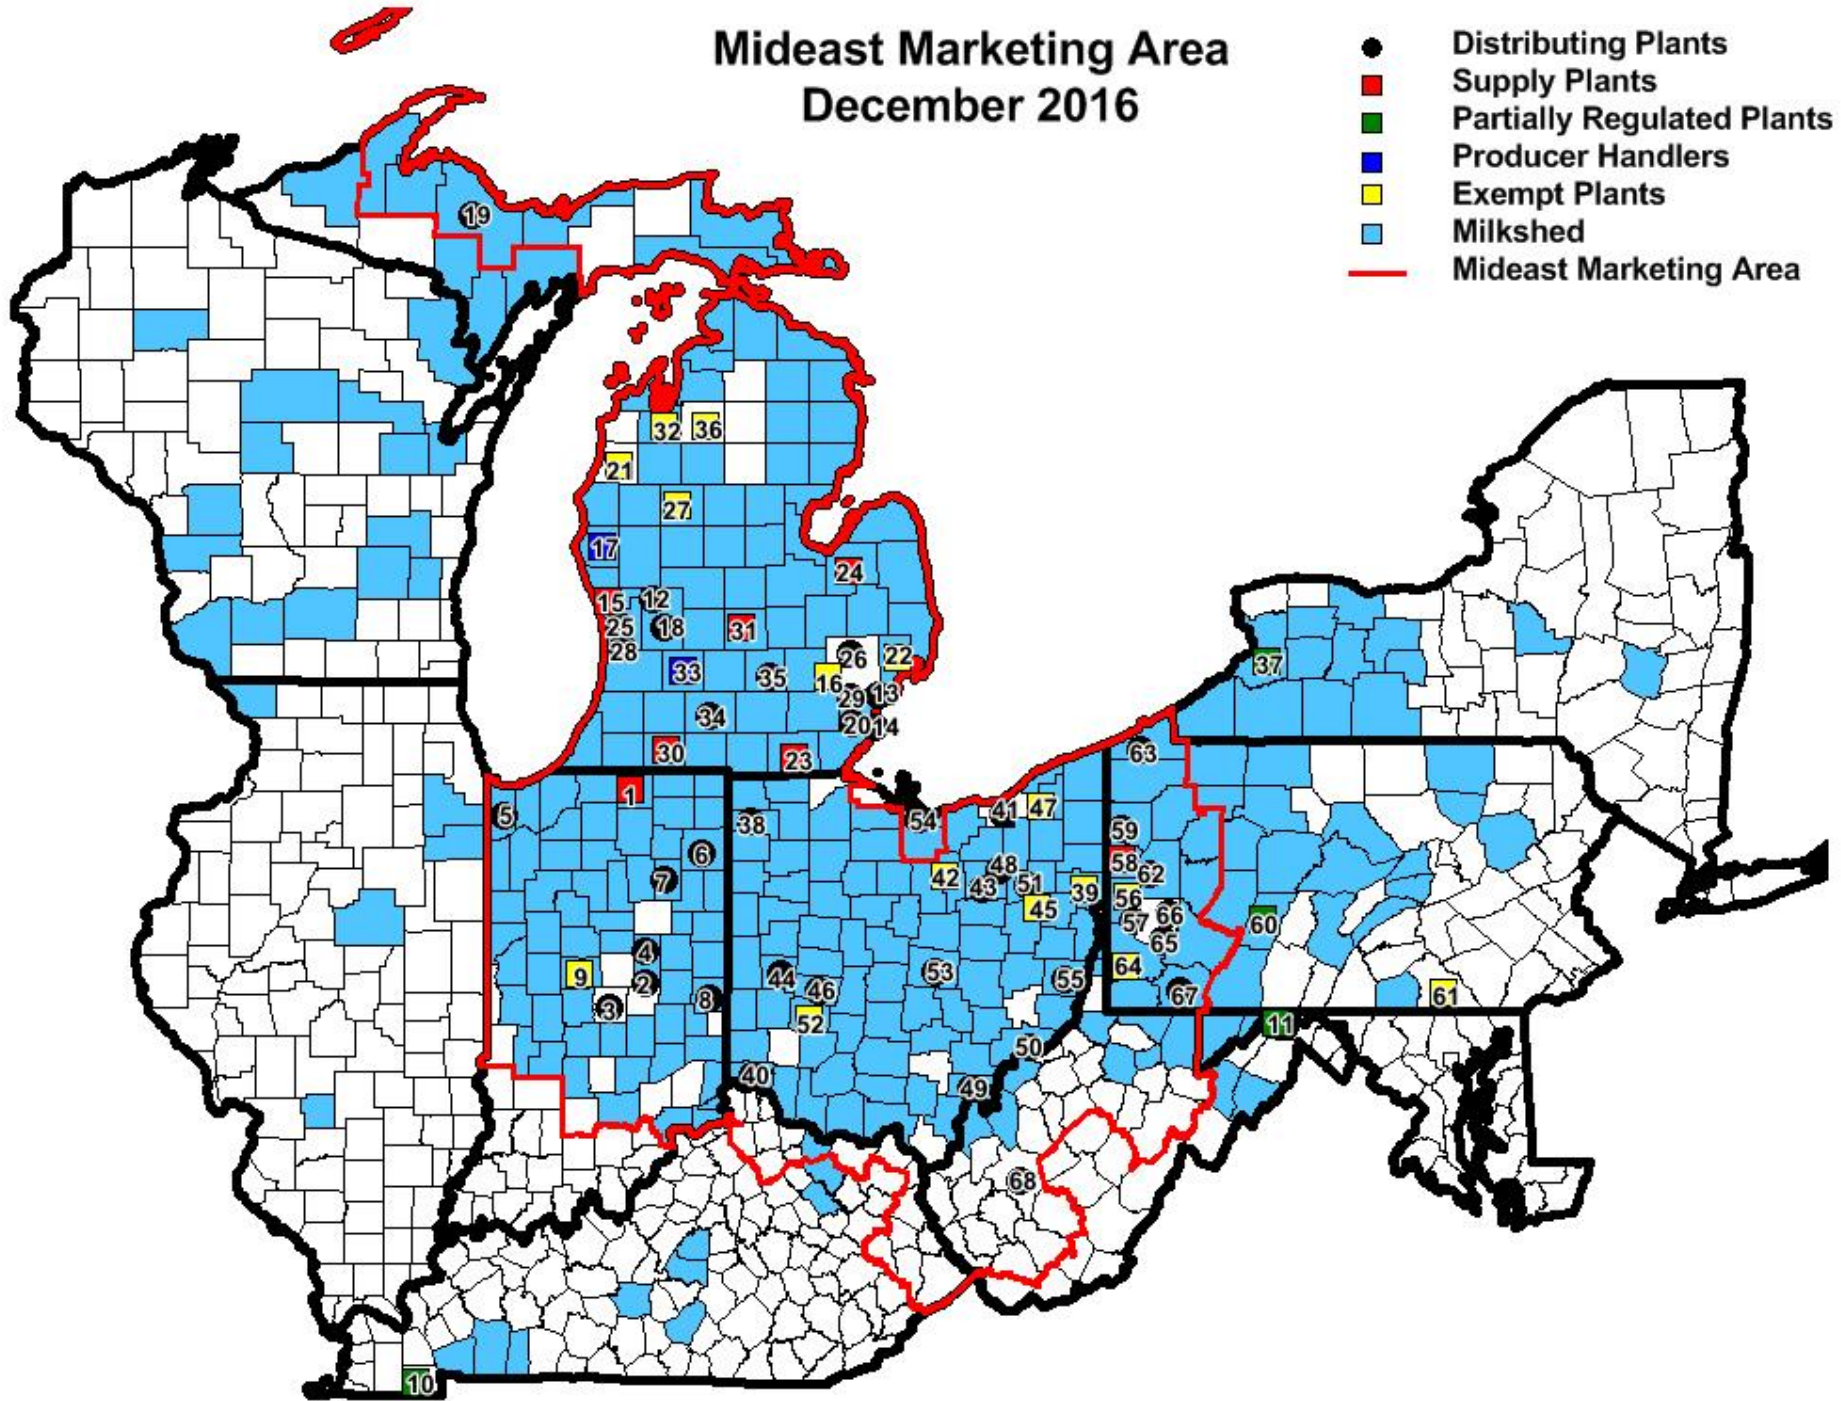

Mideast Marketing Area December 2016

- Distributing Plants
- Supply Plants
- Partially Regulated Plants
- Producer Handlers
- Exempt Plants
- Milkshed
- Mideast Marketing Area

Mideast Marketing Area Plants for December 2016

Mideast Marketing Area Plants for December 2016

Ohio	52.Swallow Hill Jersey Dairy	Jamestown	Greene	2.00	Exempt
	53.Tamarack Farms Dairy	Newark	Licking	2.00	Distributing
	54.Toft Dairy, Inc.	Sandusky	Erie	2.00	Distributing
	55.United Dairy Inc.	Martins Ferry	Belmont	2.00	Distributing
Pennsylvania	56.Brunton Dairy	Aliquippa	Beaver	2.10	Exempt
	57.Carl Colteryahn Dairy Inc.	Pittsburgh	Allegheny	2.10	Distributing
	58.Dairy Farmers of America, Inc.	New Wilmington	Lawrence	2.10	Supply
	59.Dean Dairy Holdings, LLC dba Dean Dairy Products Company, LLC	Sharpsville	Mercer	2.10	Distributing
	60.Galliker Dairy Company	Johnstown	Cambria	2.30	Partially Reg.
	61.Jackson Farms	New Salem	York	2.90	Exempt
	62.Marburger Farm Dairy Inc.	Evans City	Butler	2.10	Distributing
	63.Meadow Brook Dairy Co.	Erie	Erie	2.10	Distributing
	64.Pot O Gold Dairy Specialties	Eighty Four	Washington	2.10	Exempt
	65.Schneider's Dairy Inc.	Pittsburgh	Allegheny	2.10	Distributing
W. Virginia	66.Turner Dairy Farms Inc.	Pittsburgh	Allegheny	2.10	Distributing
	67.United Dairy Inc.	Uniontown	Fayette	2.30	Distributing
	68.United Dairy Inc.	Charleston	Kanawha	2.20	Distributing