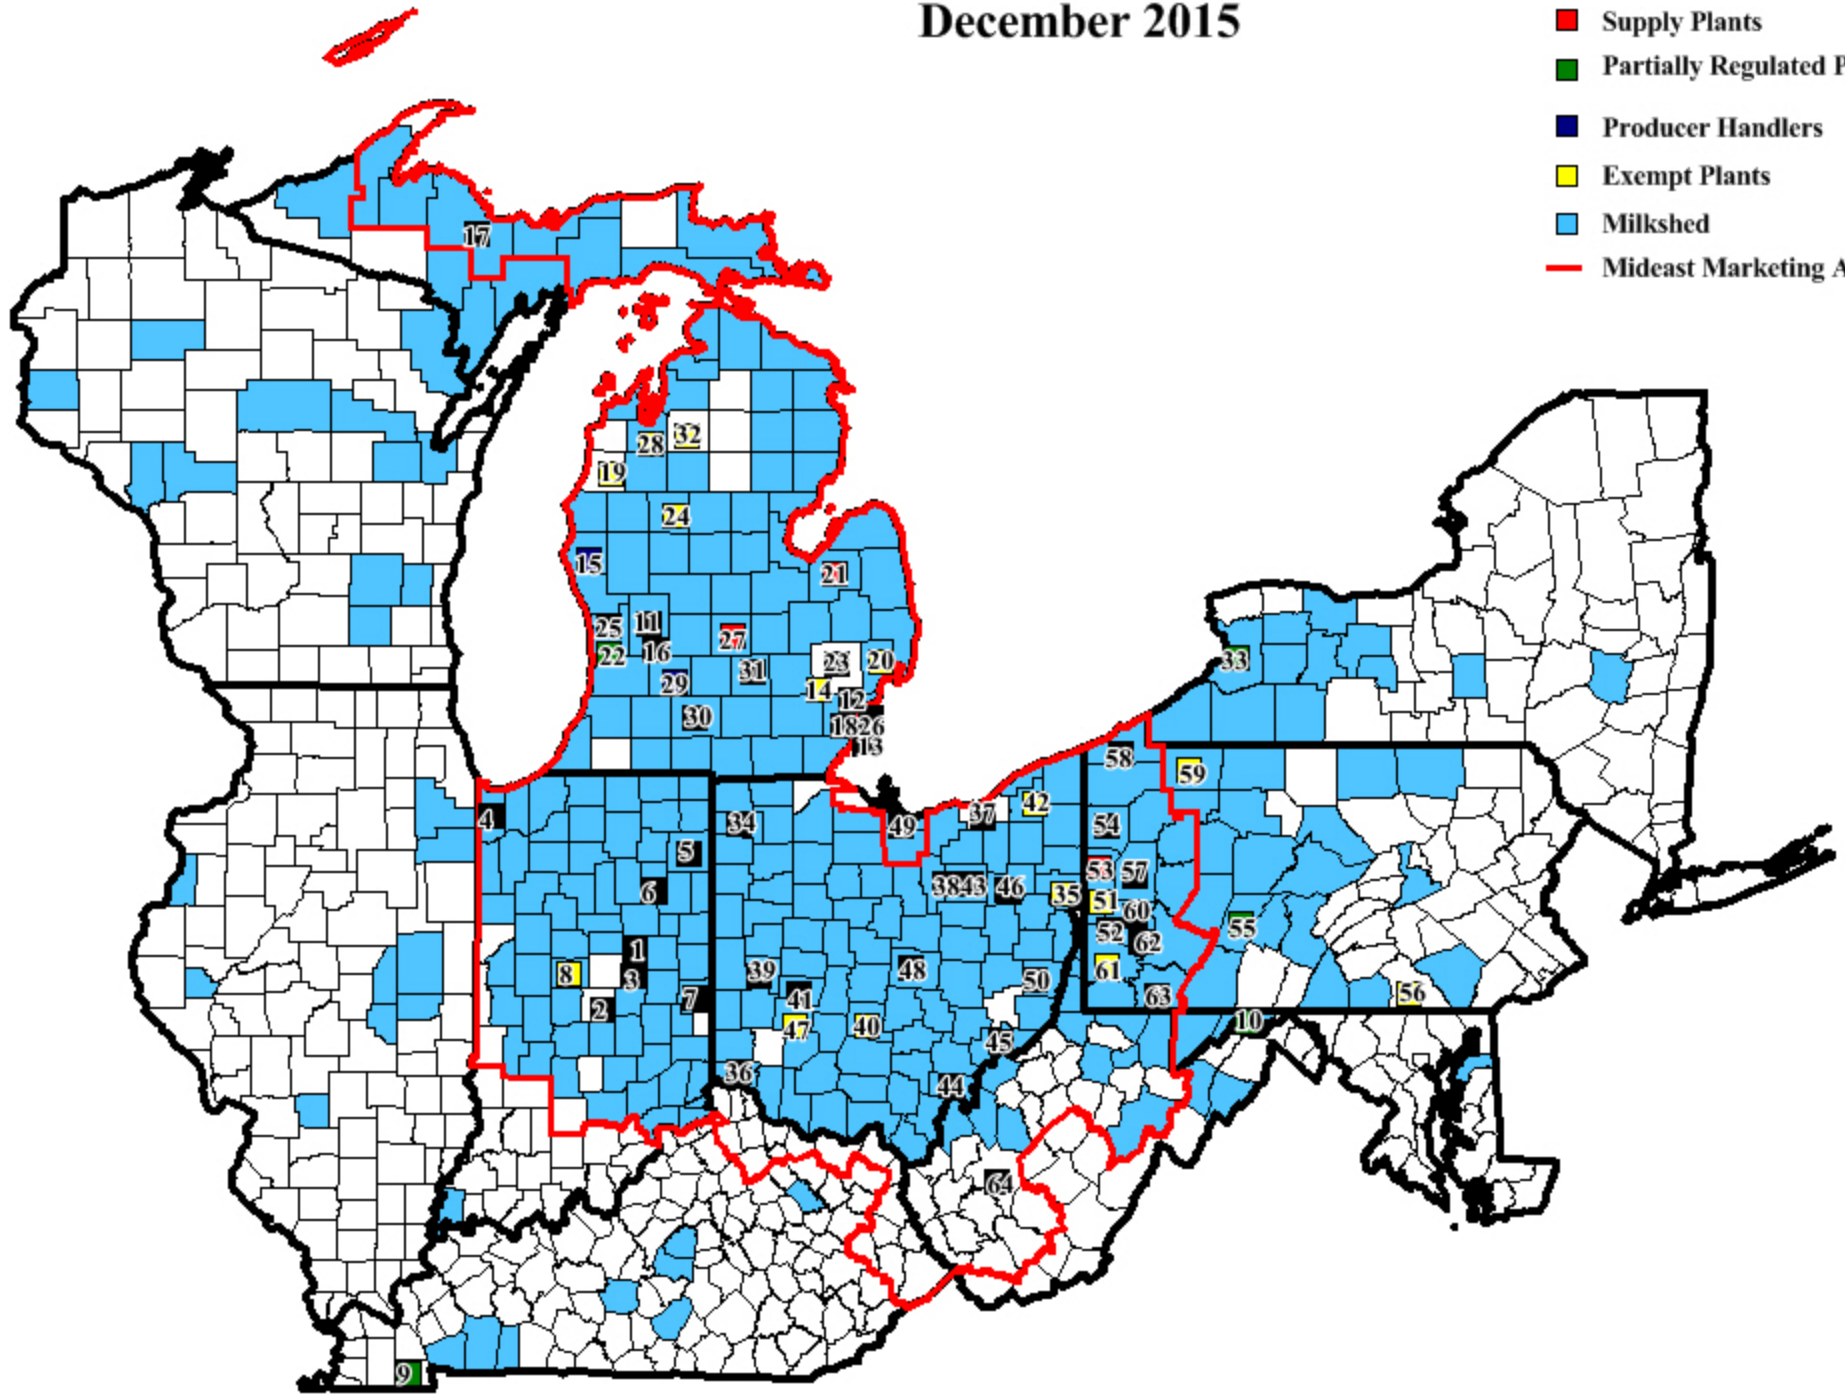

Mideast Marketing Area December 2015

- Distributing Plants
- Supply Plants
- Partially Regulated Plants
- Producer Handlers
- Exempt Plants
- Milkshed
- Mideast Marketing Area

Midwest Marketing Area Plants for December 2015

Midwest Marketing Area Plants for December 2015

Ohio	47.Swallow Hill Jersey Dairy	Jamestown	Greene	2.00	Exempt
	48.Tamarack Farms Dairy	Newark	Licking	2.00	Distributing
	49.Toft Dairy, Inc.	Sandusky	Erie	2.00	Distributing
	50.United Dairy Inc.	Martins Ferry	Belmont	2.00	Distributing
Pennsylvania	51.Brunton Dairy	Aliquippa	Beaver	2.10	Exempt
	52.Carl Colteryahn Dairy Inc.	Pittsburgh	Allegheny	2.10	Distributing
	53.Dairy Farmers of America, Inc.	New Wilmington	Lawrence	2.10	Supply
	54.Dean Dairy Holdings, LLC dba Dean Dairy Products Company, LLC	Sharpsville	Mercer	2.10	Distributing
	55.Galliker Dairy Company	Johnstown	Cambria	2.30	Partially Reg.
	56.Jackson Farms	New Salem	York	2.90	Exempt
	57.Marburger Farm Dairy Inc.	Evans City	Butler	2.10	Distributing
	58.Meadow Brook Dairy Co.	Erie	Erie	2.10	Distributing
	59.Pot O Gold Dairy Specialties	Bear Lake	Warren	2.10	Exempt
	60.Schneider's Dairy Inc.	Pittsburgh	Allegheny	2.10	Distributing
	61.The Springhouse	Eighty Four	Washington	2.10	Exempt
	62.Turner Dairy Farms Inc.	Pittsburgh	Allegheny	2.10	Distributing
	63.United Dairy Inc.	Uniontown	Fayette	2.30	Distributing
	W. Virginia	64.United Dairy Inc.	Charleston	Kanawha	2.20