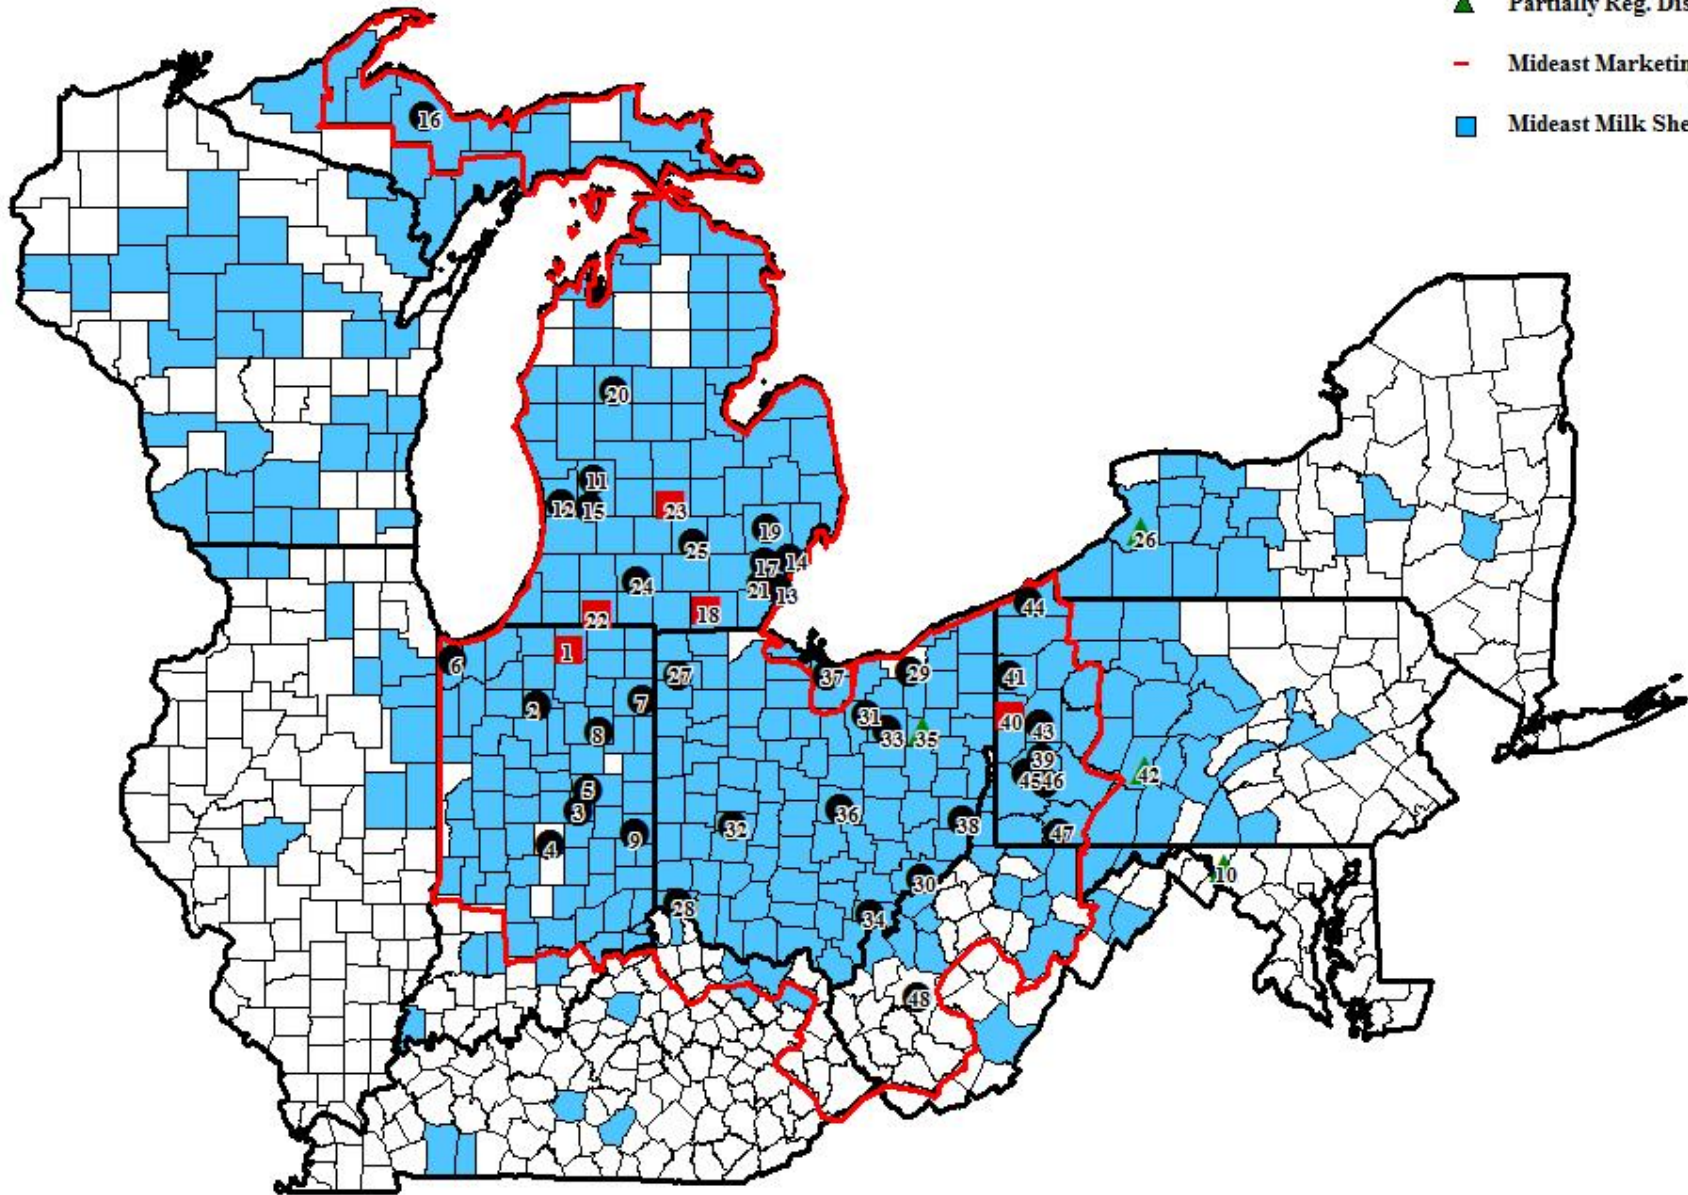

# Mideast Marketing Area December 2011

- Pool Distributing Plants
- Supply Plants
- ▲ Partially Reg. Distrib. Plants
- Mideast Marketing Area
- Mideast Milk Shed

Producer Milk from Iowa, Massachusetts, Minnesota, New Mexico, North Carolina, Texas, and Virginia not shown on map.

### Midwest Marketing Area Plants For December 2011

<u>State</u>	<u>Plant</u>	<u>City</u>	<u>County</u>	<u>Differential</u>	<u>Plant Type</u>
Pennsylvania	39.Carl Colteryahn Dairy Inc.	Pittsburgh	Alleghany	2.10	Distributing
	40.Dairy Farmers of America	New Wilmington	Lawrence	2.10	Supply
	41.Dean Dairy Holdings, LLC dba Dean Dairy Products Company, LLC	Sharpsville	Mercer	2.10	Distributing
	42.Galliker Dairy Company	Johnstown	Cambria	2.30	Partially Reg.
	43.Marburger Farm Dairy Inc.	Evans City	Butler	2.10	Distributing
	44.Meadow Brook Dairy Co.	Erie	Erie	2.10	Distributing
	45.Schneider's Dairy Inc.	Pittsburgh	Alleghany	2.10	Distributing
	46.Turners Dairy Farms Inc.	Pittsburgh	Alleghany	2.10	Distributing
West Virginia	47.United Dairy Inc.	Uniontown	Fayette	2.30	Distributing
	48.United Dairy Inc.	Charleston	Kanawha	2.20	Distributing