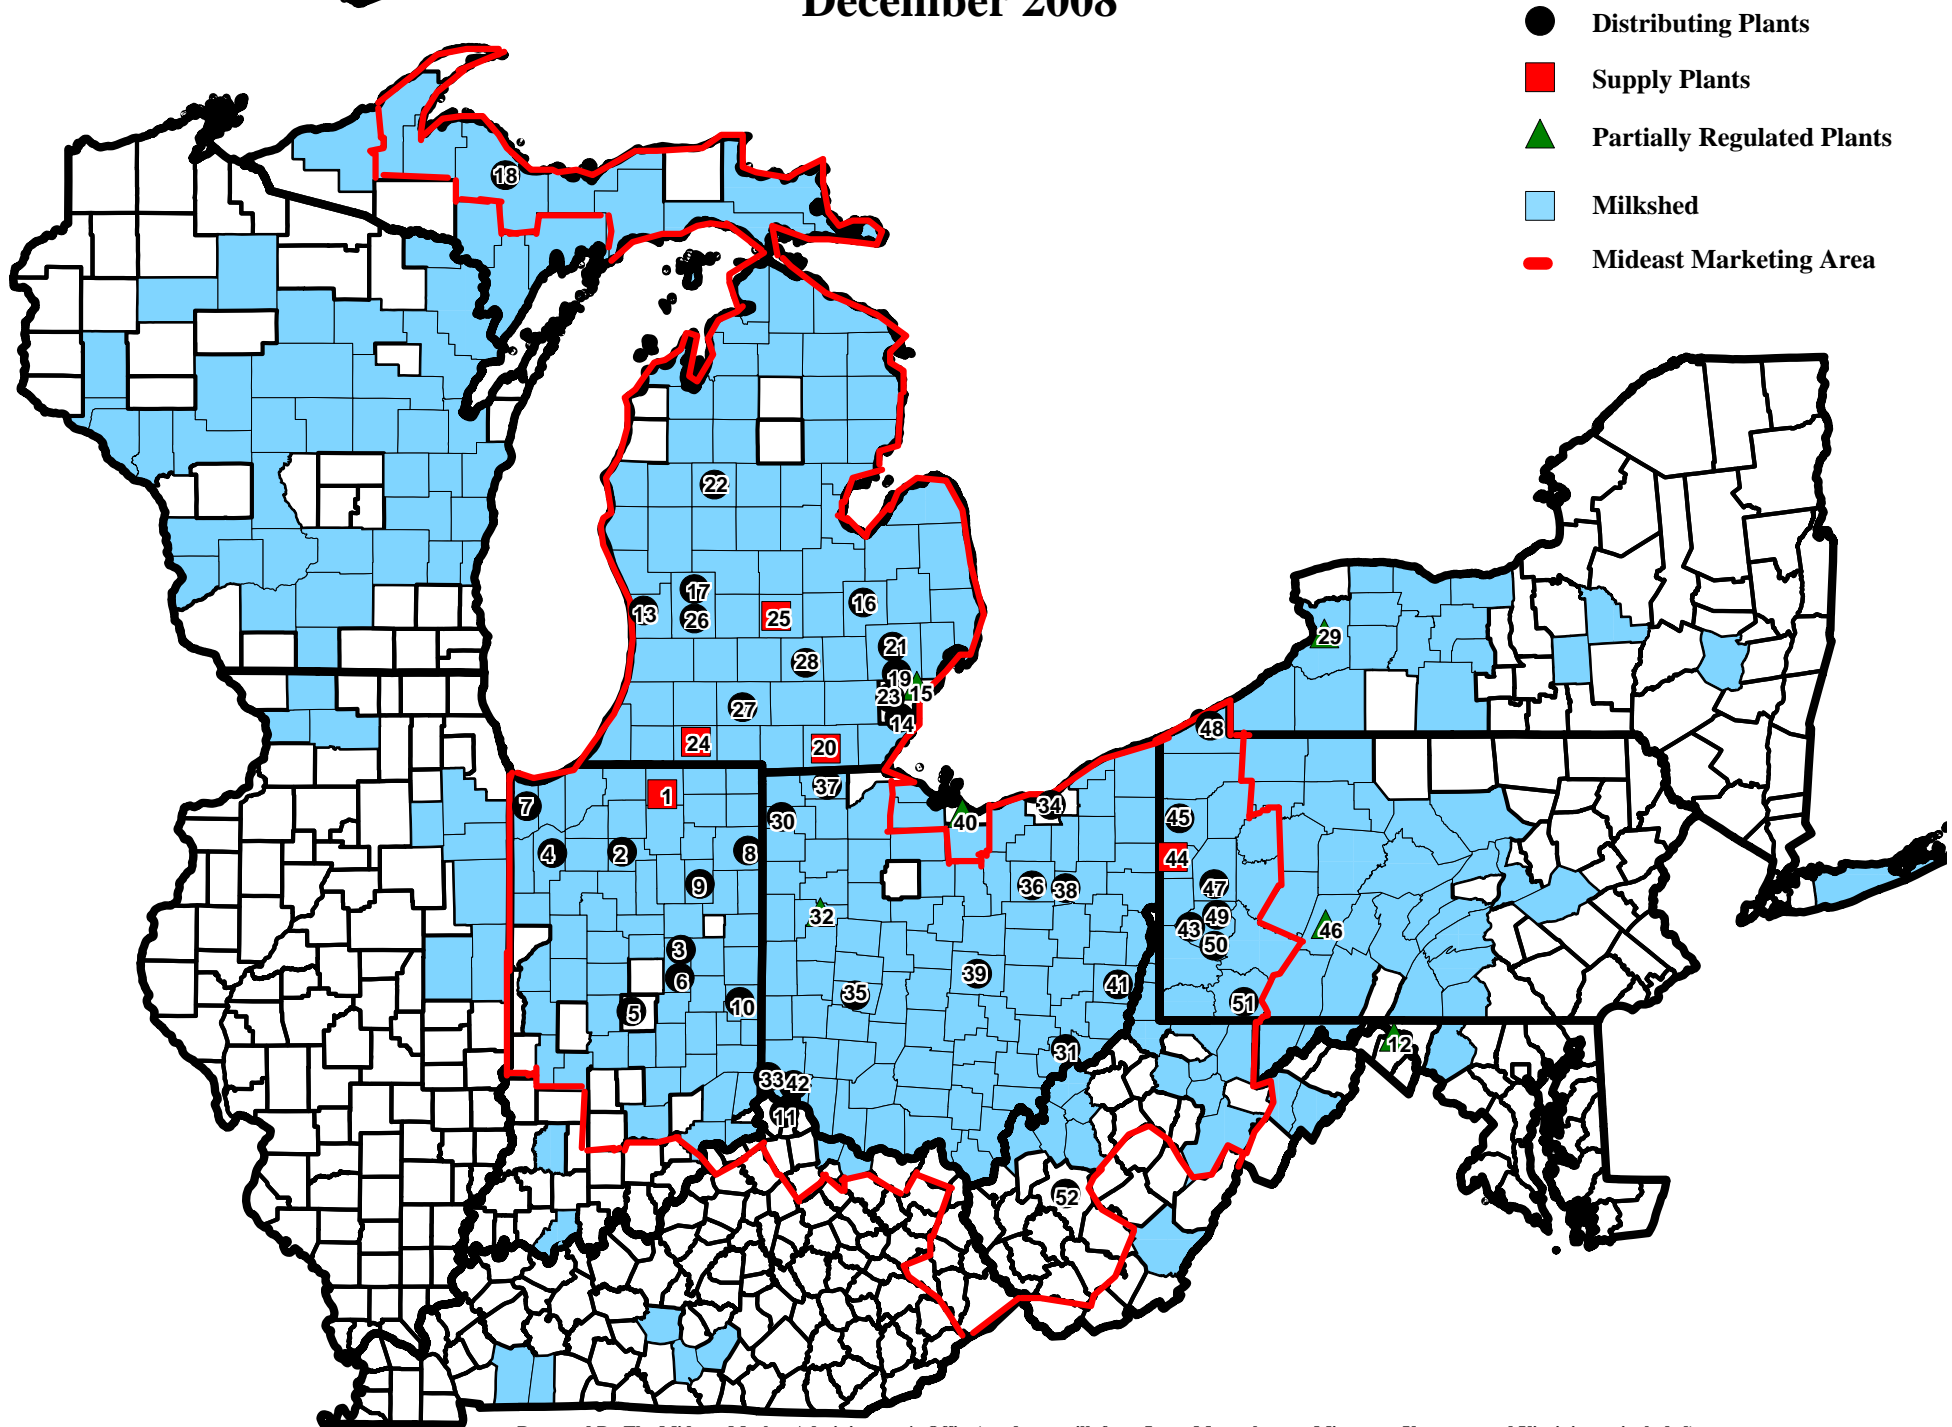

Mideast Marketing Area December 2008

Midwest Marketing Area Plants for December 2008

<u>State</u>	<u>Plant</u>	<u>City</u>	<u>County</u>	<u>Differential</u>	<u>Plant Type</u>	
Indiana	1. Dairy Farmers of America Inc.	Goshen	Elkhart	\$ 1.80	Supply	
	2. Dean Foods of Indiana Inc.	Rochester	Fulton	1.80	Distributing	
	3. East Side Jersey Dairy Inc.	Anderson	Madison	2.00	Distributing	
	4. Fair Oaks Dairy Products ,LLC	Fair Oaks	Jasper	1.80	Distributing	
	5. The Kroger Company	Indianapolis	Marion	2.00	Distributing	
	6. Nestle USA, Inc.	Anderson	Madison	2.00	Distributing	
	7. Pleasant View Dairy Corp.	Highland	Lake	1.80	Distributing	
	8. Prairie Farms Dairy Inc.	Fort Wayne	Allen	1.80	Distributing	
	9. Schenkels All Star Dairy Inc.	Huntington	Huntington	1.80	Distributing	
	10. Smith Dairy/ Wayne Division Inc.	Richmond	Wayne	2.00	Distributing	
Kentucky	11. Louis Trauth Dairy, LLC	Newport	Campbell	2.20	Distributing	
Maryland	12. Potomac Farms Dairy Inc.	Cumberland	Allegany	2.60	Partially Regulated	
Michigan	13. Bareman Dairy Inc.	Holland	Ottawa	1.80	Distributing	
	14. Calder Brothers Dairy Inc.	Lincoln Park	Wayne	1.80	Distributing	
	15. C.F. Burger Creamery	Detroit	Wayne	1.80	Partially Regulated	
	16. Country Fresh- Flint Division	Flint	Genesee	1.80	Distributing	
	17. Country Fresh- Grand Rapids Division	Grand Rapids	Kent	1.80	Distributing	
	18. Country Fresh-Jilbert Dairy	Marquette	Marquette	1.80	Distributing	
	19. Country Fresh- Livonia Division	Livonia	Wayne	1.80	Distributing	
	20. Dairy Farmers of America	Adrian	Lenawee	1.80	Supply	
	21. Guernsey Farms Dairy	Northville	Oakland	1.80	Distributing	
	22. Liberty Dairy Co.	Ewart	Osceola	1.80	Distributing	
	23. Michigan Dairy, LLC	Livonia	Wayne	1.80	Distributing	
	24. Michigan Milk Producers Assoc.	Constantine	St. Joseph	1.80	Supply	
	25. Michigan Milk Producers Assoc.	Ovid	Clinton	1.80	Supply	
	26. Parmalat Grand Rapids	Grand Rapids	Kent	1.80	Distributing	
	27. Prairie Farms Dairy Inc.	Battle Creek	Calhoun	1.80	Distributing	
	28. Quality Dairy Company	Lansing	Ingham	1.80	Distributing	
	New York	29. Upstate Farms Cooperative	Buffalo	Erie	2.20	Partially Regulated
	Ohio	30. Arps Dairy Inc.	Defiance	Defiance	1.80	Distributing
		31. Broughton Foods, LLC	Marietta	Washington	2.00	Distributing
		32. Dannon Inc.	Minster	Auglaize	2.00	Partially Regulated
		33. H. Meyer Dairy, LLC	Cincinnati	Hamilton	2.20	Distributing
		34. Oberlin Farms Dairy, LLC	Cleveland	Cuyahoga	2.00	Distributing
		35. Reiter Springfield, LLC	Springfield	Clark	2.00	Distributing
		36. Smith Dairy Products Company	Orrville	Wayne	2.00	Distributing
		37. Sterlina Pride Dairy Cooperative	Wauseon	Fulton	1.80	Distributing
38. Superior Dairy Inc.		Canton	Stark	2.00	Distributing	
39. Tamarack Farms Dairy		Newark	Licking	2.00	Distributing	
40. Toft Dairy		Sandusky	Erie	2.00	Partially Regulated	
41. United Dairy Inc.		Martins Ferry	Belmont	2.00	Distributing	
42. United Dairy Farmers Inc.		Cincinnati	Hamilton	2.20	Distributing	
Pennsylvania	43. Carl Colteryahn Dairy Inc.	Pittsburgh	Alleghany	2.10	Distributing	
	44. Dairy Farmers of America	New Wilmington	Lawrence	2.10	Supply	
	45. Dean Dairy Products Company	Sharpsville	Mercer	2.10	Distributing	
	46. Gallikers Dairy Company	Johnstown	Cambria	2.30	Partially Regulated	
	47. Marburger Farm Dairy Inc.	Evans City	Butler	2.10	Distributing	
	48. Meadow Brook Dairy Co.	Erie	Erie	2.10	Distributing	
	49. Schneider's Dairy Inc.	Pittsburgh	Alleghany	2.10	Distributing	
	50. Turners Dairy Farms Inc.	Pittsburgh	Alleghany	2.10	Distributing	
	51. United Dairy Inc.	Uniontown	Fayette	2.30	Distributing	
	West Virginia	52. United Dairy Inc.	Charleston	Kanawha	2.20	Distributing