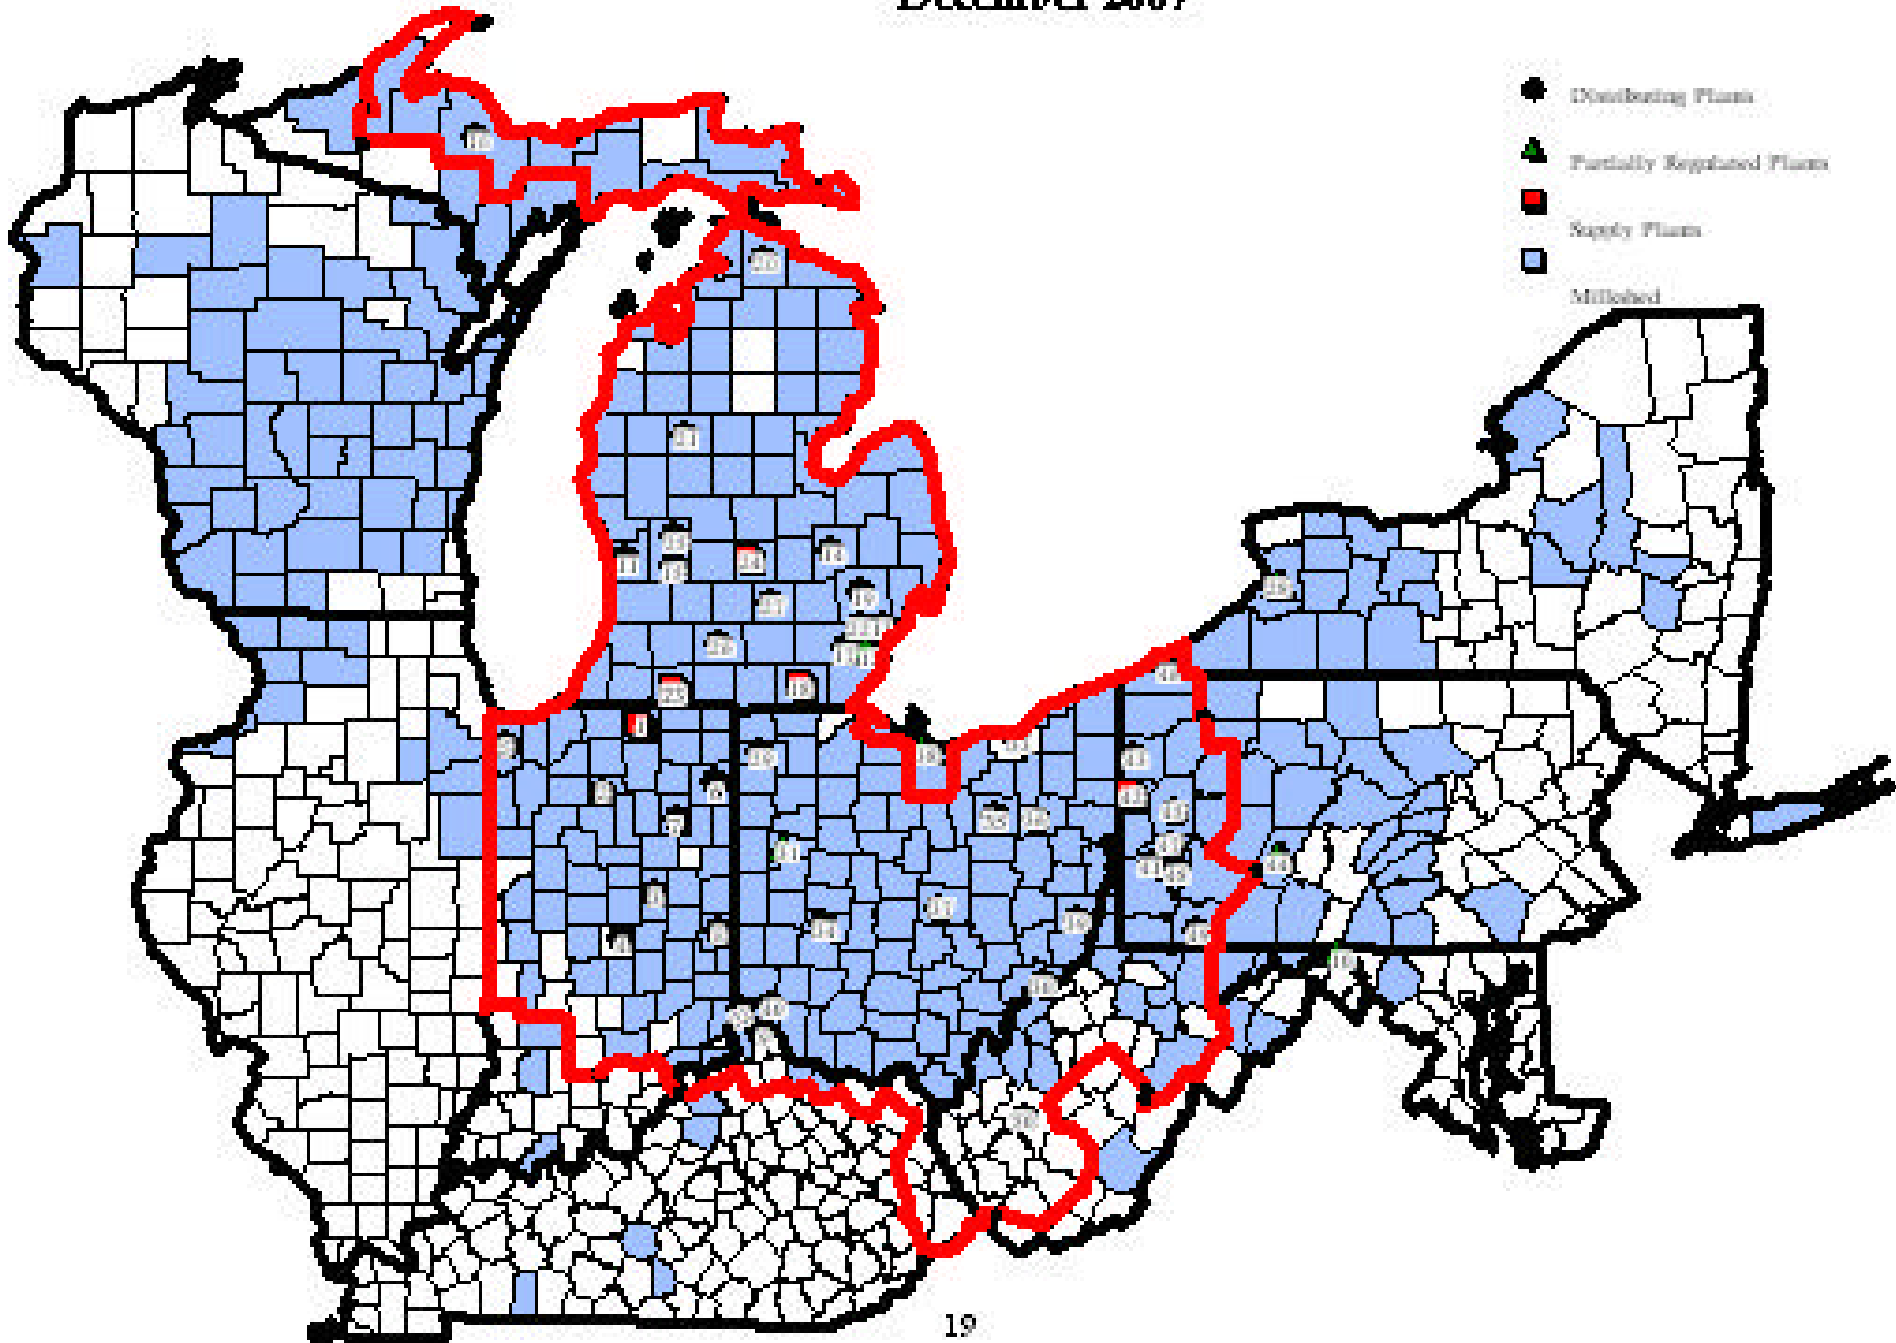

## Mideast Marketing Area Plants For December 2007

<u>State</u>	<u>Plant</u>	<u>City</u>	<u>County</u>	<u>Differential</u>		
Indiana	1.Dairy Farmers of America Inc.	Goshen	Elkhart	1.80		
	2.Dean Foods of Indiana Inc.	Rochester	Fulton	1.80		
	3.East Side Jersey Dairy Inc.	Anderson	Madison	2.00		
	4.The Kroger Company	Indianapolis	Marion	2.00		
	5.Pleasant View Dairy Corp.	Highland	Lake	1.80		
	6.Prairie Farms Dairy Inc.	Fort Wayne	Allen	1.80		
	7.Schenkels All Star Dairy Inc.	Huntington	Huntington	1.80		
	8.Smith Dairy/ Wayne Division Inc.	Richmond	Wayne	2.00		
Kentucky	9.Louis Trauth Dairy, LLC	Newport	Campbell	2.20		
	10.Potomac Farms Dairy Inc.	Cumberland	Alleghany	2.60		
Maryland	11.Bareman Dairy Inc.	Holland	Ottawa	1.80		
	12.C.F. Burger Creamery	Detroit	Wayne	1.80		
Michigan	13.Calder Brothers Dairy Inc.	Lincoln Park	Wayne	1.80		
	14.Country Fresh- Flint Division	Flint	Genesee	1.80		
	15.Country Fresh- Grand Rapids Division	Grand Rapids	Kent	1.80		
	16.Country Fresh-Jilbert Dairy	Marquette	Marquette	1.80		
	17.Country Fresh- Livonia Division	Livonia	Wayne	1.80		
	18.Dairy Farmers of America	Adrian	Lenawee	1.80		
	19.Guernsey Farms Dairy	Northville	Oakland	1.80		
	20.Inverness Dairy	Cheboygan	Cheboygan	1.80		
	21.Liberty Dairy Co.	Ewart	Osceola	1.80		
	22.Michigan Dairy, LLC	Livonia	Wayne	1.80		
	23.Michigan Milk Producers Assoc.	Constantine	St. Joseph	1.80		
	24.Michigan Milk Producers Assoc.	Ovid	Clinton	1.80		
	25.Parmalat Grand Rapids	Grand Rapids	Kent	1.80		
	26.Prairie Farms Dairy Inc.	Battle Creek	Calhoun	1.80		
	27.Quality Dairy Company	Lansing	Ingham	1.80		
	New York	28.Upstate Farms Cooperative	Buffalo	Erie	2.20	
		29.Arps Dairy Inc.	Defiance	Defiance	1.80	
	Ohio	30.Broughton Foods, LLC	Marietta	Washington	2.00	
		31.Dannon Inc.	Minster	Auglaize	2.00	
		32.H. Meyer Dairy, LLC	Cincinnati	Hamilton	2.20	
		33.Oberlin Farms Dairy, LLC	Cleveland	Cuyahoga	2.00	
		34.Reiter Springfield, LLC	Springfield	Clark	2.00	
		35.Smith Dairy Products Company	Orrville	Wayne	2.00	
		36.Superior Dairy Inc.	Canton	Stark	2.00	
		37.Tamarack Farms Dairy	Newark	Licking	2.00	
		38.Toft Dairy	Sandusky	Erie	2.00	
		39.United Dairy Inc.	Martins Ferry	Belmont	2.00	
		Pennsylvania	40.United Dairy Farmers Inc.	Cincinnati	Hamilton	2.20
			41.Carl Colteryahn Dairy Inc.	Pittsburgh	Alleghany	2.10
			42.Dairy Farmers of America Inc.	New Wilmington	Lawrence	2.10
43.Dean Dairy Products Company			Sharpsville	Mercer	2.10	
44.Gallikers Dairy Company			Johnstown	Cambria	2.30	
45.Marburger Farm Dairy Inc.			Evans City	Butler	2.10	
46.Meadow Brook Dairy Co.			Erie	Erie	2.10	
47.Schneider's Dairy Inc.			Pittsburgh	Alleghany	2.10	
48.Turners Dairy Farms Inc.			Pittsburgh	Alleghany	2.10	
49.United Dairy Inc.			Uniontown	Fayette	2.30	
West Virginia	50.United Dairy Inc.	Charleston	Kanawha	2.20		