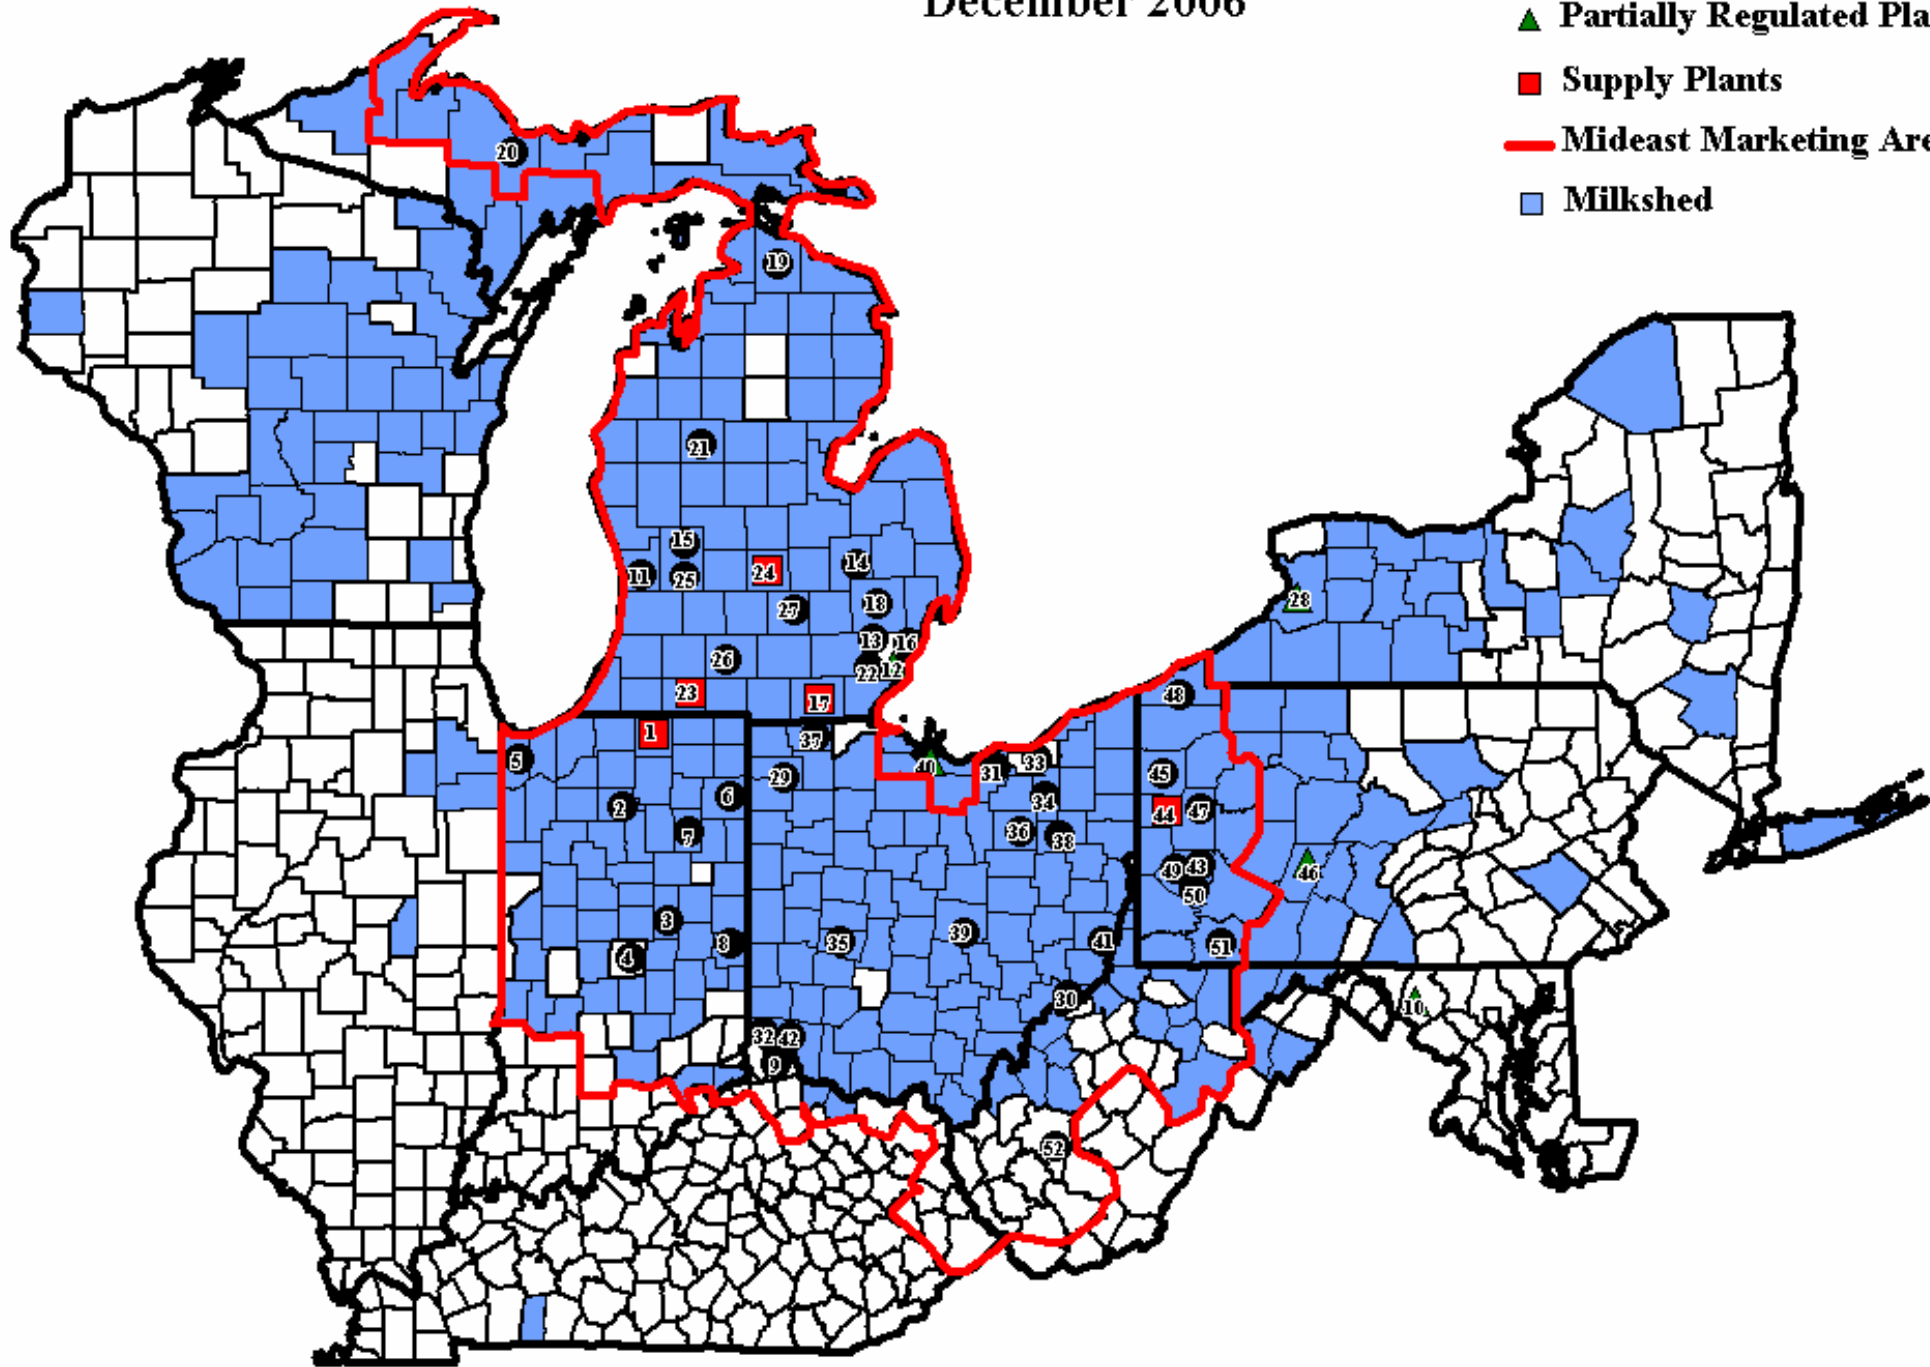

Mideast Marketing Area December 2006

- Distributing Plants
- ▲ Partially Regulated Plants
- Supply Plants
- Mideast Marketing Area
- Milkshed

Midwest Marketing Area Plants For December 2006

<u>State</u>	<u>Plant</u>	<u>City</u>	<u>County</u>	<u>Differential</u>
Indiana	1.Dairy Farmers of America Inc.	Goshen	Elkhart	1.80
	2.Dean Foods of Indiana Inc.	Rochester	Fulton	1.80
	3.East Side Jersey Dairy Inc.	Anderson	Madison	2.00
	4.The Kroger Company	Indianapolis	Marion	2.00
	5.Pleasant View Dairy Corp.	Highland	Lake	1.80
	6.Prairie Farms Dairy Inc.	Fort Wayne	Allen	1.80
	7.Schenkels All Star Dairy Inc.	Huntington	Huntington	1.80
	8.Smith Dairy/ Wayne Division Inc.	Richmond	Wayne	2.00
Kentucky	9.Louis Trauth Dairy, LLC	Newport	Campbell	2.20
	10.Potomac Farms Dairy Inc.	Cumberland	Allegany	2.60
Maryland	11.Bareman Dairy Inc.	Holland	Ottawa	1.80
	12.C.F. Burger Creamery	Detroit	Wayne	1.80
Michigan	13.Calder Brothers Dairy Inc.	Lincoln Park	Wayne	1.80
	14.Country Fresh- Flint Division	Flint	Genesee	1.80
	15.Country Fresh- Grand Rapids Division	Grand Rapids	Kent	1.80
	16.Country Fresh- Livonia Division	Livonia	Wayne	1.80
	17.Dairy Farmers of America	Adrian	Lenawee	1.80
	18.Guernsey Farms Dairy	Northville	Oakland	1.80
	19.Inverness Dairy	Cheboygan	Cheboygan	1.80
	20.Jilberts Dairy Inc.	Marquette	Marquette	1.80
	21.Liberty Dairy Co.	Evart	Osceola	1.80
	22.Michigan Dairy, LLC	Livonia	Wayne	1.80
	23.Michigan Milk Producers Assoc.	Constantine	St. Joseph	1.80
	24.Michigan Milk Producers Assoc.	Ovid	Clinton	1.80
	25.Parmalat Grand Rapids	Grand Rapids	Kent	1.80
	26.Prairie Farms Dairy Inc.	Battle Creek	Calhoun	1.80
	27.Quality Dairy Company	Lansing	Ingham	1.80
New York	28.Upstate Farms Cooperative	Buffalo	Erie	2.20
	29.Arps Dairy Inc.	Defiance	Defiance	1.80
Ohio	30.Broughton Foods, LLC	Marietta	Washington	2.00
	31.Consun Food Industries Inc.	Elyria	Lorain	2.00
	32.H. Meyer Dairy, LLC	Cincinnati	Hamilton	2.20
	33.Oberlin Farms Dairy, LLC	Cleveland	Cuyahoga	2.00
	34.Reiter Dairy of Akron Inc.	Akron	Summit	2.00
	35.Reiter Springfield, LLC	Springfield	Clark	2.00
	36.Smith Dairy Products Company	Orrville	Wayne	2.00
	37.Sterling Stores, LLC	Wauseon	Fulton	1.80
	38.Superior Dairy Inc.	Canton	Stark	2.00
	39.Tamarack Farms Dairy	Newark	Licking	2.00
	40.Toft Dairy	Sandusky	Erie	2.00
	41.United Dairy Inc.	Martins Ferry	Belmont	2.00
	42.United Dairy Farmers Inc.	Cincinnati	Hamilton	2.20
Pennsylvania	43.Carl Colteryahn Dairy Inc.	Pittsburgh	Alleghany	2.10
	44.Dairy Farmers of America Inc.	New Wilmington	Lawrence	2.10
	45.Dean Dairy Products Company	Sharpsville	Mercer	2.10
	46.Gallikers Dairy Company	Johnstown	Cambria	2.30
	47.Marburger Farm Dairy Inc.	Evans City	Butler	2.10
	48.Meadow Brook Dairy Co.	Erie	Erie	2.10
	49.Schneider's Dairy Inc.	Pittsburgh	Alleghany	2.10
	50.Turners Dairy Farms Inc.	Pittsburgh	Alleghany	2.10
	51.United Dairy Inc.	Uniontown	Fayette	2.30
West Virginia	52.United Dairy Inc.	Charleston	Kanawha	2.20