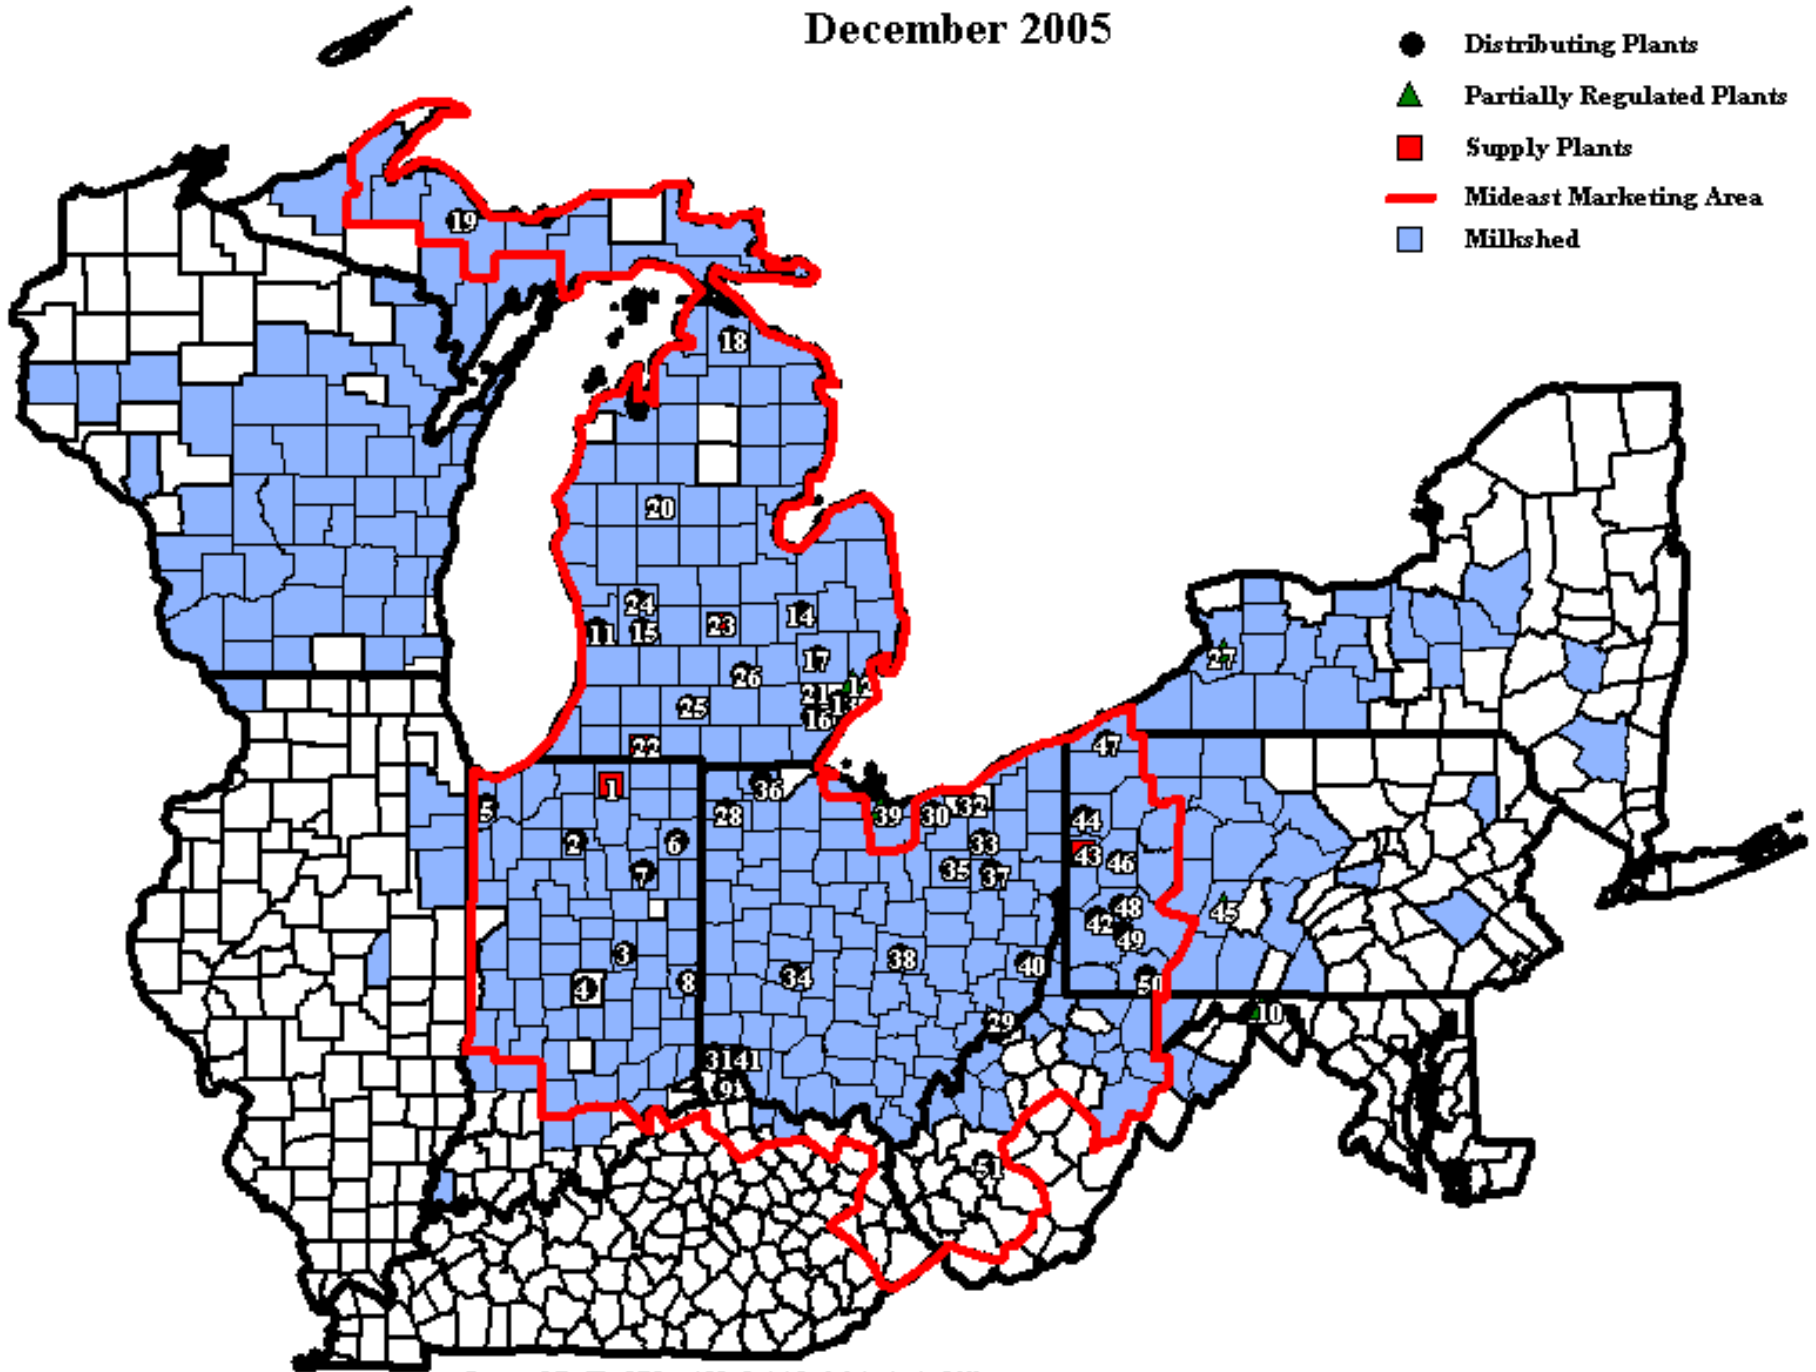

Mideast Marketing Area December 2005

Prepared By The Mideast Market Administrator's Office

Milk Pooled From Iowa and Minnesota not shown

Midwest Marketing Area Plants For December 2005

<u>State</u>	<u>Plant</u>	<u>City</u>	<u>County</u>	<u>Differential</u>	
Indiana	1.Dairy Farmers of America Inc.	Goshen	Elkhart	1.80	
	2.Dean Foods of Indiana Inc.	Rochester	Fulton	1.80	
	3.East Side Jersey Dairy Inc.	Anderson	Madison	2.00	
	4.The Kroger Company	Indianapolis	Marion	2.00	
	5.Pleasant View Dairy Corp.	Highland	Lake	1.80	
	6.Prairie Farms Dairy Inc.	Fort Wayne	Allen	1.80	
	7.Schenkels All Star Dairy Inc.	Huntington	Huntington	1.80	
	8.Smith Dairy/ Wayne Division Inc.	Richmond	Wayne	2.00	
Kentucky	9.Louis Trauth Dairy, LLC	Newport	Campbell	2.20	
Maryland	10.Potomac Farms Dairy Inc.	Cumberland	Allegany	2.60	
Michigan	11.Bareman Dairy Inc.	Holland	Ottawa	1.80	
	12.C.F. Burger Creamery	Detroit	Wayne	1.80	
	13.Calder Brothers Dairy Inc.	Lincoln Park	Wayne	1.80	
	14.Country Fresh- Flint Division	Flint	Genesee	1.80	
	15.Country Fresh- Grand Rapids Division	Grand Rapids	Kent	1.80	
	16.Country Fresh- Livonia Division	Livonia	Wayne	1.80	
	17.Guernsey Farms Dairy	Northville	Oakland	1.80	
	18.Inverness Dairy	Cheboygan	Cheboygan	1.80	
	19.Jilberts Dairy Inc.	Marquette	Marquette	1.80	
	20.Liberty Dairy Co.	Evart	Osceola	1.80	
	21.Michigan Dairy, LLC	Livonia	Wayne	1.80	
	22.Michigan Milk Producers Assoc.	Constantine	St. Joseph	1.80	
	23.Michigan Milk Producers Assoc.	Ovid	Clinton	1.80	
	24.Parmalat Grand Rapids	Grand Rapids	Kent	1.80	
	25.Prairie Farms Dairy Inc.	Battle Creek	Calhoun	1.80	
	26.Quality Dairy Company	Lansing	Ingham	1.80	
	27.Upstate Farms Cooperative	Buffalo	Erie	2.20	
	Ohio	28.Arps Dairy Inc.	Defiance	Defiance	1.80
		29.Broughton Foods, LLC	Marietta	Washington	2.00
		30.Consun Food Industries Inc.	Elyria	Lorain	2.00
		31.H. Meyer Dairy, LLC	Cincinnati	Hamilton	2.20
		32.Oberlin Farms Dairy, LLC	Cleveland	Cuyahoga	2.00
		33.Reiter Dairy of Akron Inc.	Akron	Summit	2.00
34.Reiter Springfield, LLC		Springfield	Clark	2.00	
35.Smith Dairy Products Company		Orrville	Wayne	2.00	
36.Sterling Stores, LLC		Wauseon	Fulton	1.80	
37.Superior Dairy Inc.		Canton	Stark	2.00	
38.Tamarack Farms Dairy		Newark	Licking	2.00	
39.Toft Dairy		Sandusky	Erie	2.00	
40.United Dairy Inc.		Martins Ferry	Belmont	2.00	
Pennsylvania		41.United Dairy Farmers Inc.	Cincinnati	Hamilton	2.20
		42.Carl Colteryahn Dairy Inc.	Pittsburgh	Allegheny	2.10
	43.Dairy Farmers of America Inc.	New Wilmington	Lawrence	2.10	
	44.Dean Dairy Products Company	Sharpville	Mercer	2.10	
	45.Gallikers Dairy Company	Johnstown	Cambria	2.30	
	46.Marburger Farm Dairy Inc.	Evans City	Butler	2.10	
	47.Meadow Brook Dairy Co.	Erie	Erie	2.10	
	48.Schneider's Dairy Inc.	Pittsburgh	Allegheny	2.10	
	49.Turners Dairy Farms Inc.	Pittsburgh	Allegheny	2.10	
	50.United Dairy Inc.	Uniontown	Fayette	2.30	
West Virginia	51.United Dairy Inc.	Charleston	Kanawha	2.20	