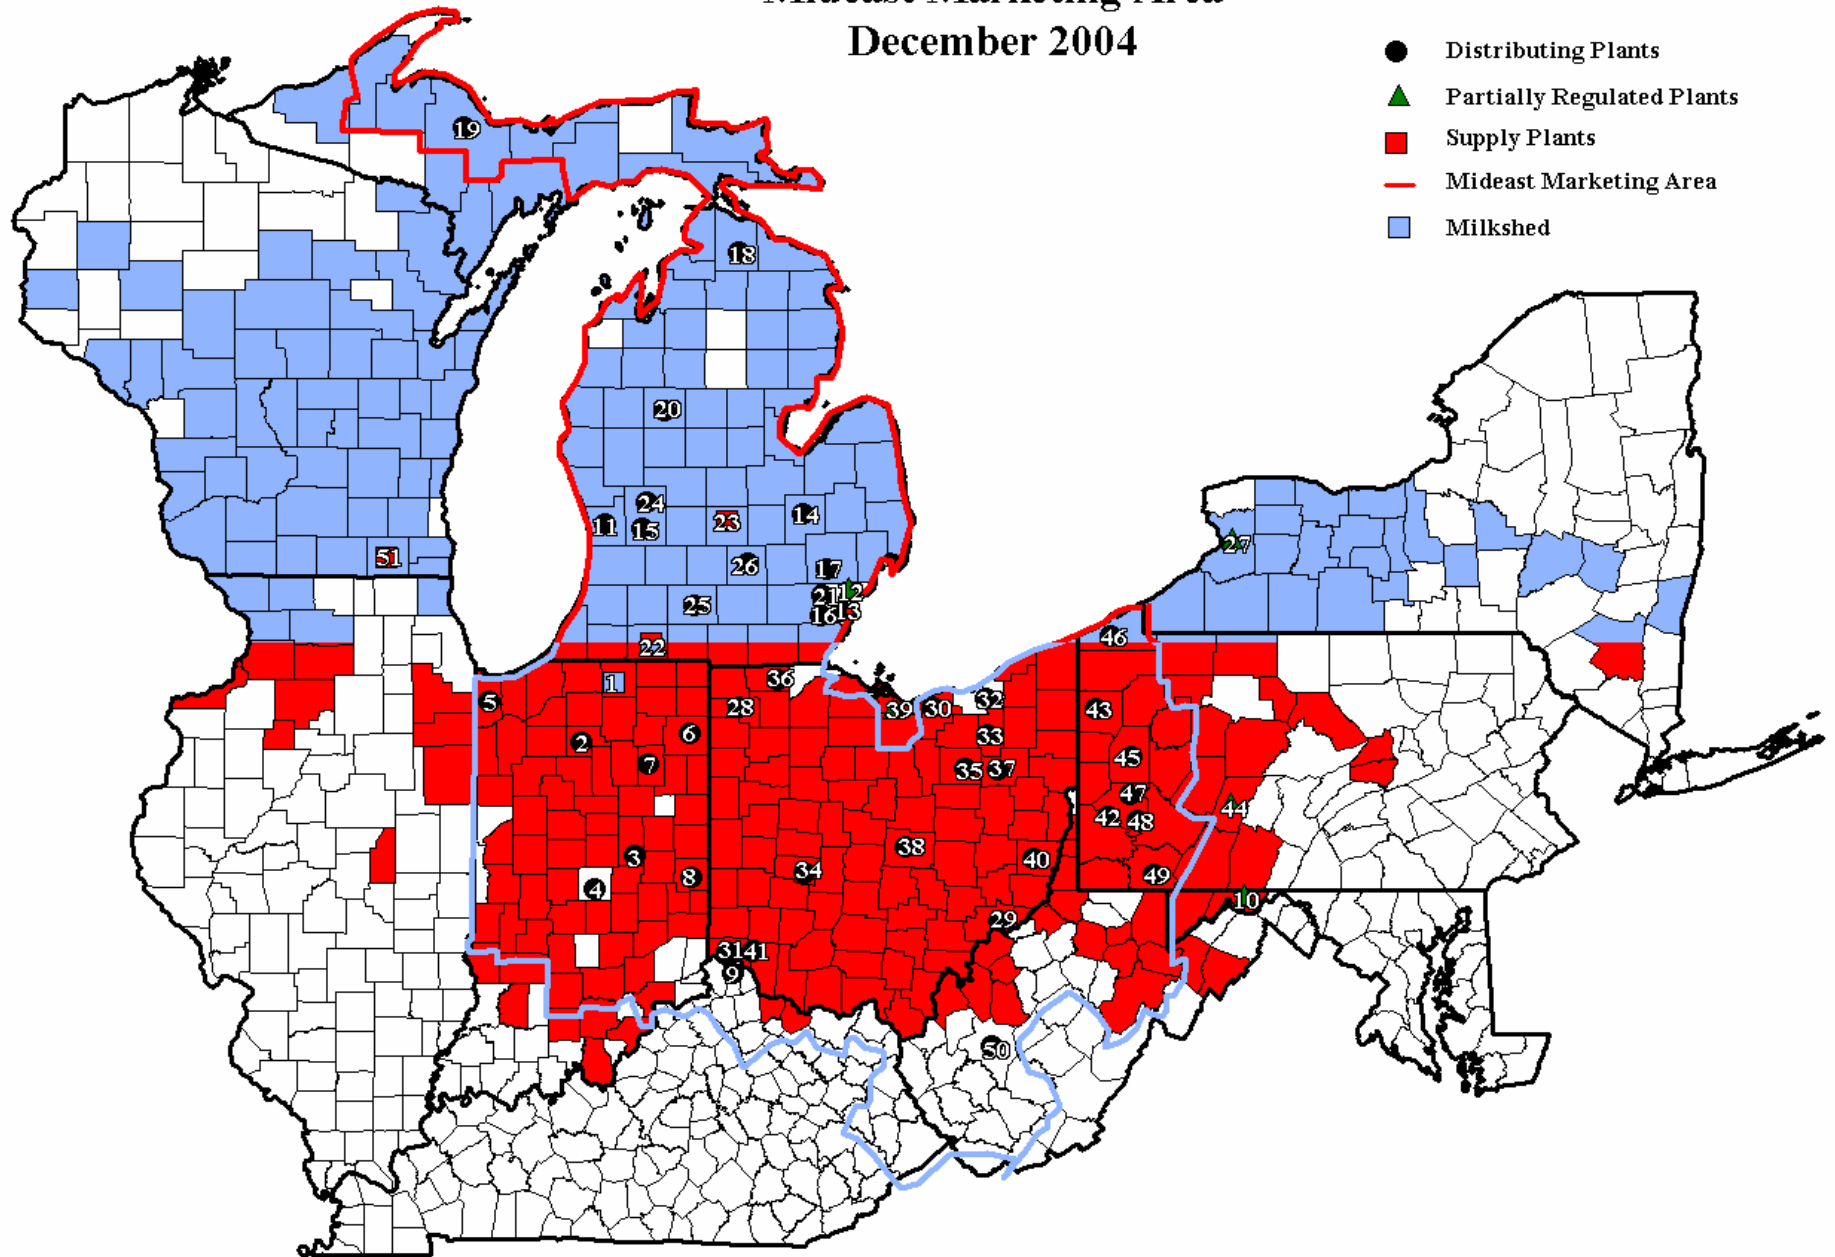

Mideast Marketing Area December 2004

Midwest Marketing Area Plants for December 2004

<u>State</u>	<u>Plant</u>	<u>City</u>	<u>County</u>	<u>Differential</u>	
Indiana	1.Dairy Farmers of America Inc.	Goshen	Elkhart	1.80	
	2.Dean Foods of Indiana Inc.	Rochester	Fulton	1.80	
	3.East Side Jersey Dairy Inc.	Anderson	Madison	2.00	
	4.The Kroger Company	Indianapolis	Marion	2.00	
	5.Pleasant View Dairy Corp.	Highland	Lake	1.80	
	6.Prairie Farms Dairy Inc.	Fort Wayne	Allen	1.80	
	7.Schenkels All Star Dairy Inc.	Huntington	Huntington	1.80	
	8.Smith Dairy/ Wayne Division Inc.	Richmond	Wayne	2.00	
Kentucky	9.Louis Trauth Dairy, LLC	Newport	Campbell	2.20	
Maryland	10.Potomac Farms Dairy Inc.	Cumberland	Allegany	2.60	
Michigan	11.Bareman Dairy Inc.	Holland	Ottawa	1.80	
	12.C.F. Burger Creamery	Detroit	Wayne	1.80	
	13.Calder Brothers Dairy Inc.	Lincoln Park	Wayne	1.80	
	14.Country Fresh- Flint Division	Flint	Genesee	1.80	
	15.Country Fresh- Grand Rapids Division	Grand Rapids	Kent	1.80	
	16.Country Fresh- Livonia Division	Livonia	Wayne	1.80	
	17.Guernsey Farms Dairy	Northville	Oakland	1.80	
	18.Inverness Dairy	Cheboygan	Cheboygan	1.80	
	19.Jilberts Dairy Inc.	Marquette	Marquette	1.80	
	20.Liberty Dairy Co.	Evart	Osceola	1.80	
	21.Michigan Dairy, LLC	Livonia	Wayne	1.80	
	22.Michigan Milk Producers Assoc.	Constantine	St. Joseph	1.80	
	23.Michigan Milk Producers Assoc.	Ovid	Clinton	1.80	
	24.Parmalat Grand Rapids	Grand Rapids	Kent	1.80	
	25.Prairie Farms Dairy Inc.	Battle Creek	Calhoun	1.80	
	26.Quality Dairy Company	Lansing	Ingham	1.80	
	27.Upstate Farms Cooperative	Buffalo	Erie	2.20	
	New York	28.Arps Dairy Inc.	Defiance	Defiance	1.80
		29.Broughton Foods, LLC	Marietta	Washington	2.00
		30.Consun Food Industries Inc.	Elyria	Lorain	2.00
		31.H. Meyer Dairy, LLC	Cincinnati	Hamilton	2.20
		32.Oberlin Farms Dairy, LLC	Cleveland	Cuyahoga	2.00
		33.Reiter Dairy of Akron Inc.	Akron	Summit	2.00
		34.Reiter Springfield, LLC	Springfield	Clark	2.00
		35.Smith Dairy Products Company	Orrville	Wayne	2.00
		36.Sterling Stores, LLC	Wauseon	Fulton	1.80
		37.Superior Dairy Inc.	Canton	Stark	2.00
		38.Tamarack Farms Dairy	Newark	Licking	2.00
		39.Toft Dairy	Sandusky	Erie	2.00
		40.United Dairy Inc.	Martins Ferry	Belmont	2.00
	Pennsylvania	41.United Dairy Farmers Inc.	Cincinnati	Hamilton	2.20
42.Carl Colteryahn Dairy Inc.		Pittsburgh	Allegheny	2.10	
43.Dean Dairy Products Company		Sharpsville	Mercer	2.10	
44.Gallikers Dairy Company		Johnstown	Cambria	2.30	
45.Marburger Farm Dairy Inc.		Evans City	Butler	2.10	
46.Meadow Brook Dairy Co.		Erie	Erie	2.10	
47.Schneider's Dairy Inc.		Pittsburgh	Allegheny	2.10	
48.Turners Dairy Farms Inc.		Pittsburgh	Allegheny	2.10	
West Virginia	49.United Dairy Inc.	Uniontown	Fayette	2.30	
	50.United Dairy Inc.	Charleston	Kanawha	2.20	
Wisconsin	51.Foremost Farms USA	Elkhorn	Walworth	1.75	