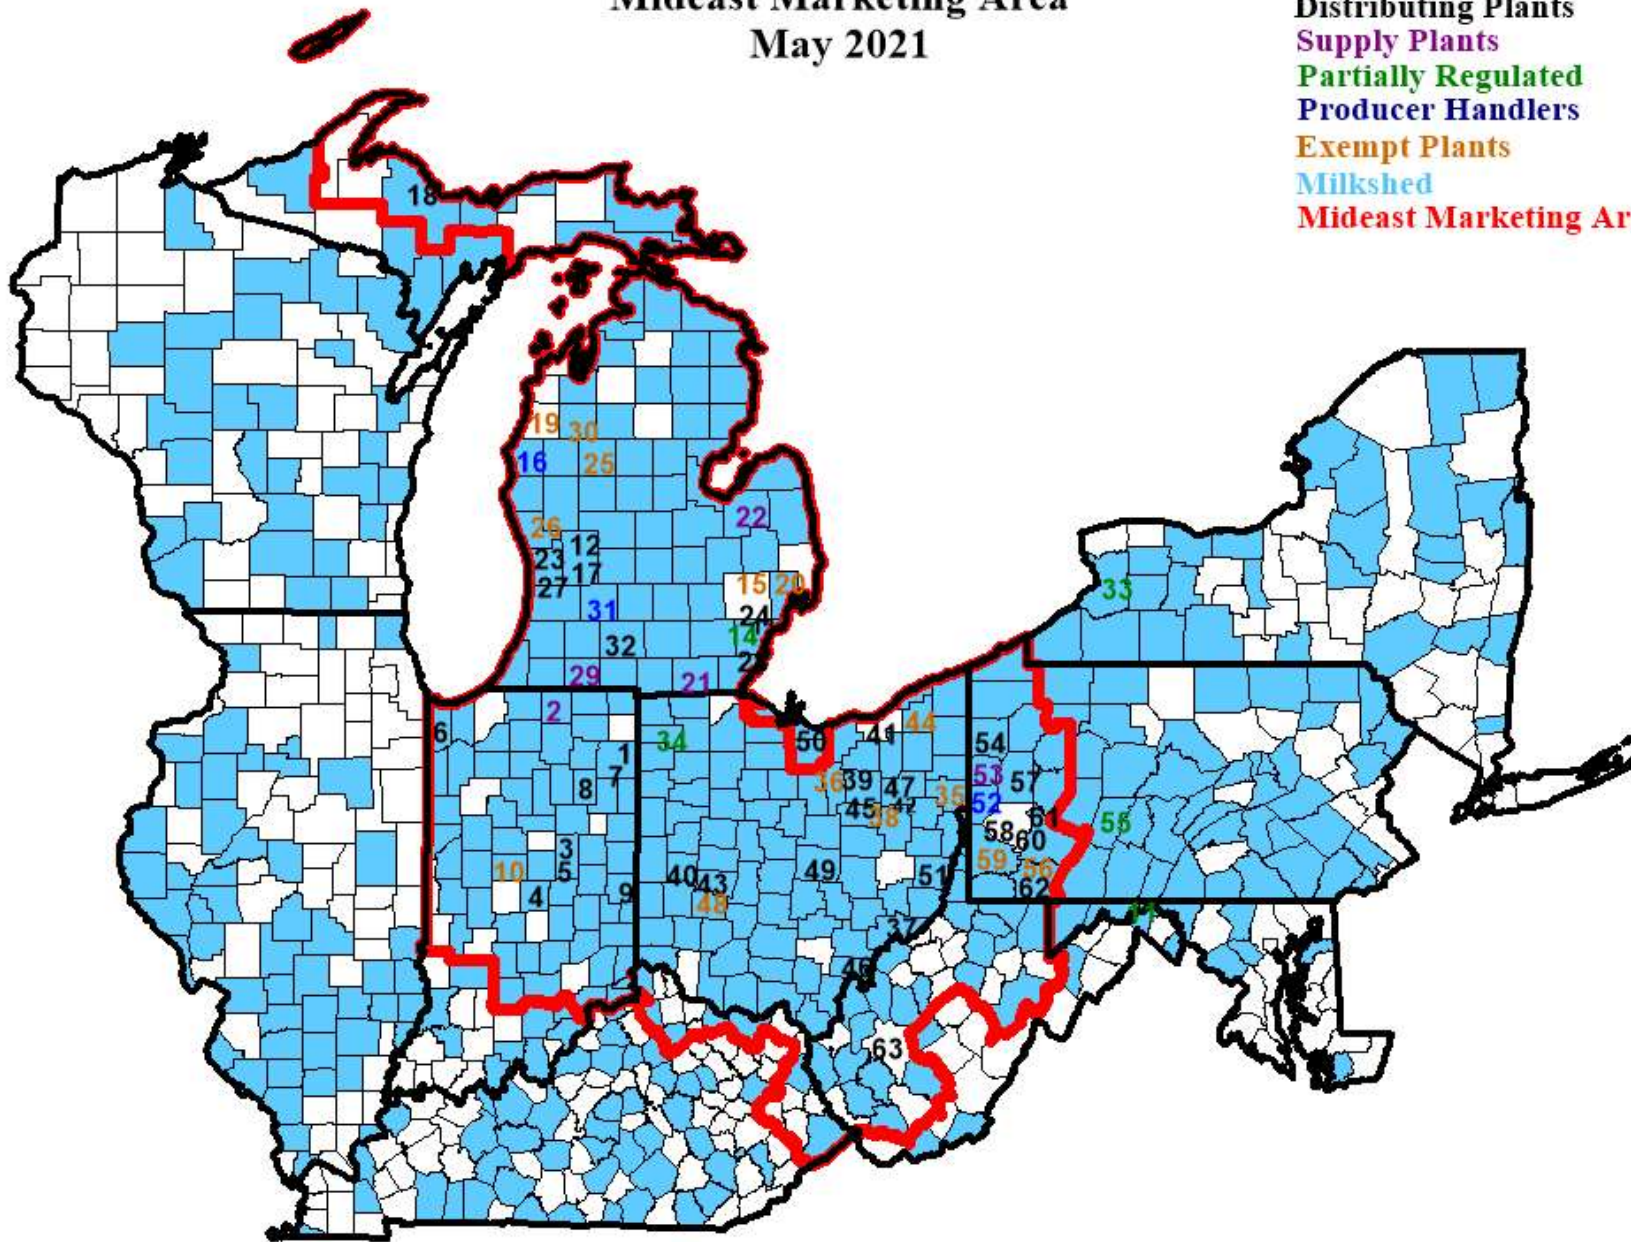

# Mideast Marketing Area May 2021

- Distributing Plants
- Supply Plants
- Partially Regulated
- Producer Handlers
- Exempt Plants
- Milkshed
- Mideast Marketing Area

Prepared by the Mideast Market Administrator's Office. Producer milk from North Carolina, Tennessee, Texas, and Virginia not shown.